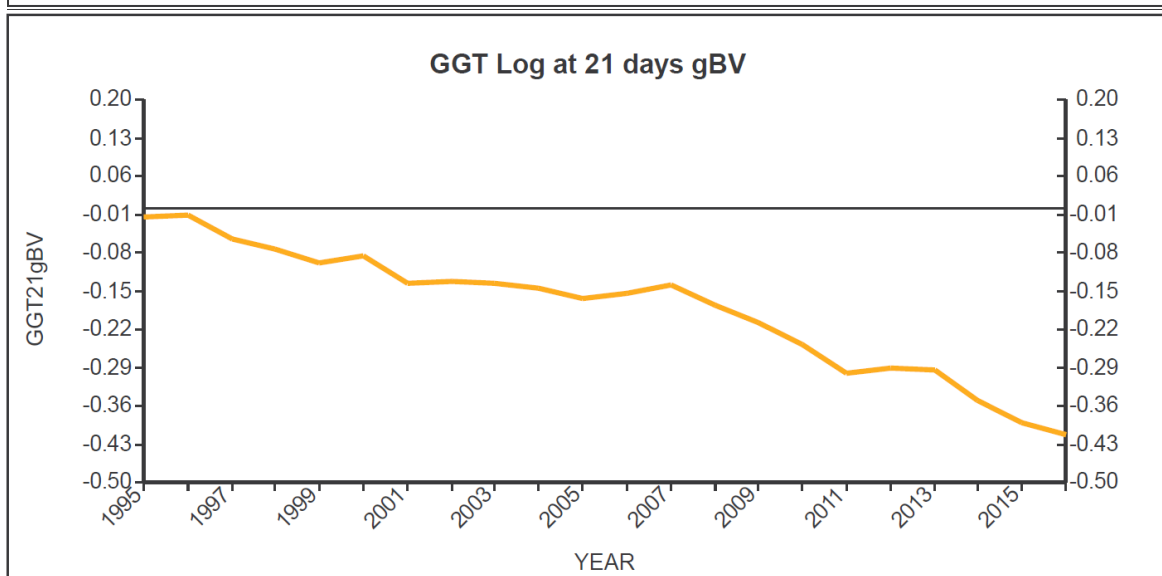

Genetic Trends

for all Flocks

GE Analysis #35228 27/11/2017

Analysis Flocks: 1,2,7,8 + 1174 others

Genetic Trends

for all Flocks

GE Analysis #35228 27/11/2017

Analysis Flocks: 1,2,7,8 + 1174 others

Genetic Trends

for all Flocks

GE Analysis #35228 27/11/2017

Analysis Flocks: 1,2,7,8 + 1174 others