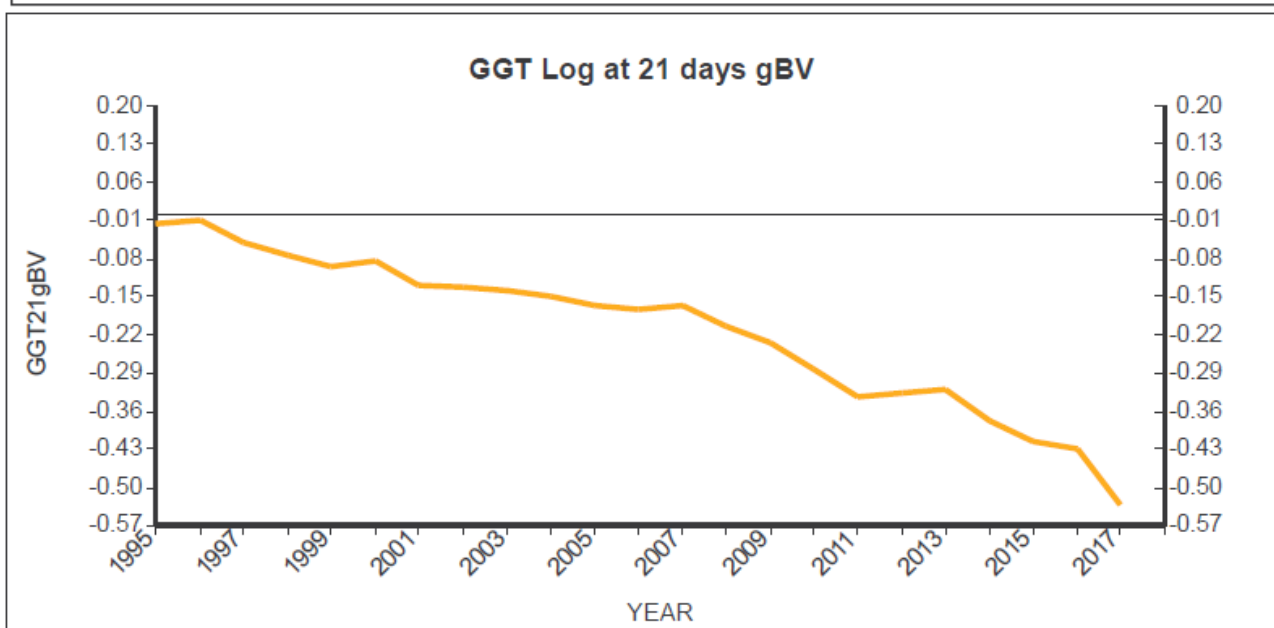

# Genetic Trends

for all Flocks

GE Analysis #35599 26/3/2018

Analysis Flocks: 1,2,7,8 + 1186 others