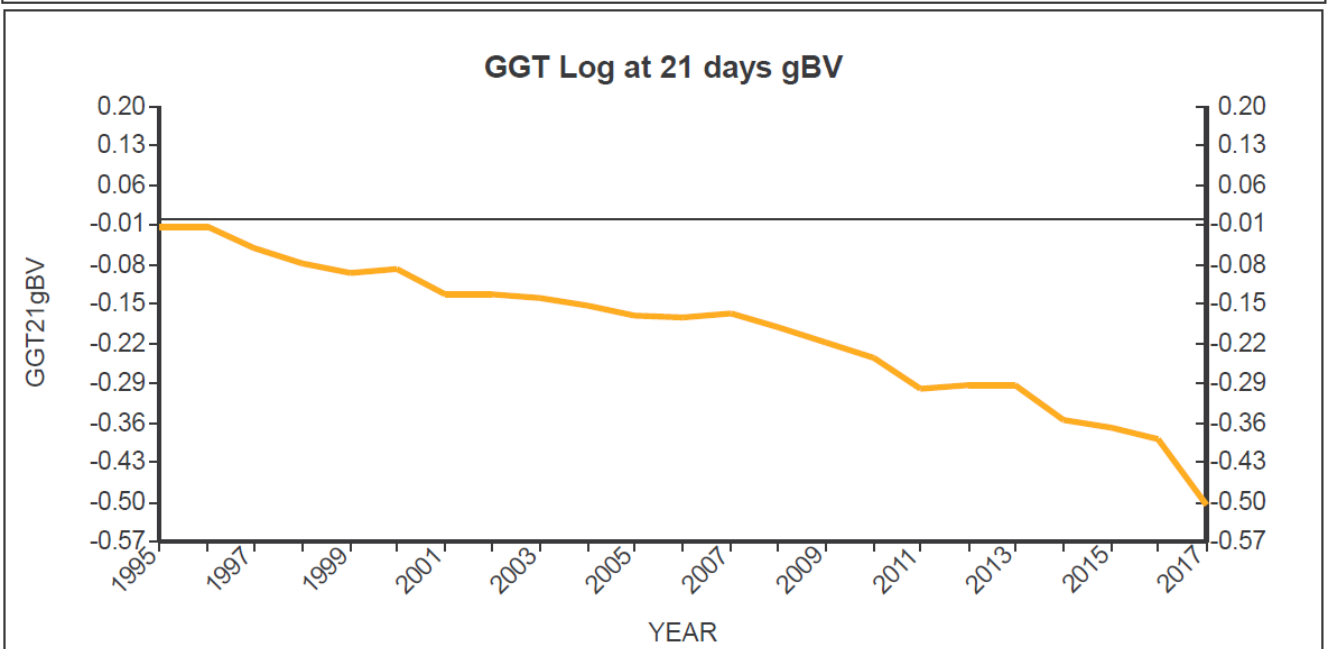

Genetic Trends

for all Flocks

GE Analysis #36062 26/11/2018

Analysis Flocks: 1,2,7,8 + 1209 others

Genetic Trends

for all Flocks

GE Analysis #36062 26/11/2018 Analysis Flocks: 1,2,7,8 + 1209 others