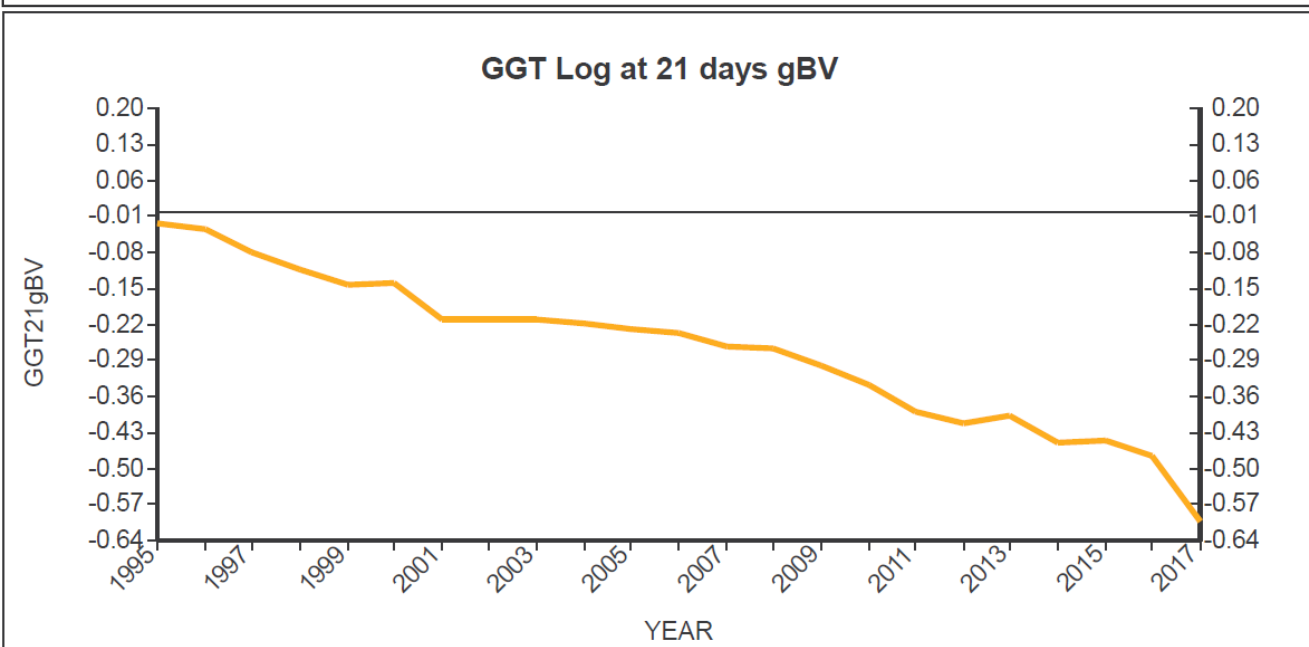

# Genetic Trends

for all Flocks

GE Analysis #36330 1/2/2019

Analysis Flocks: 1,2,7,8 + 1220 others