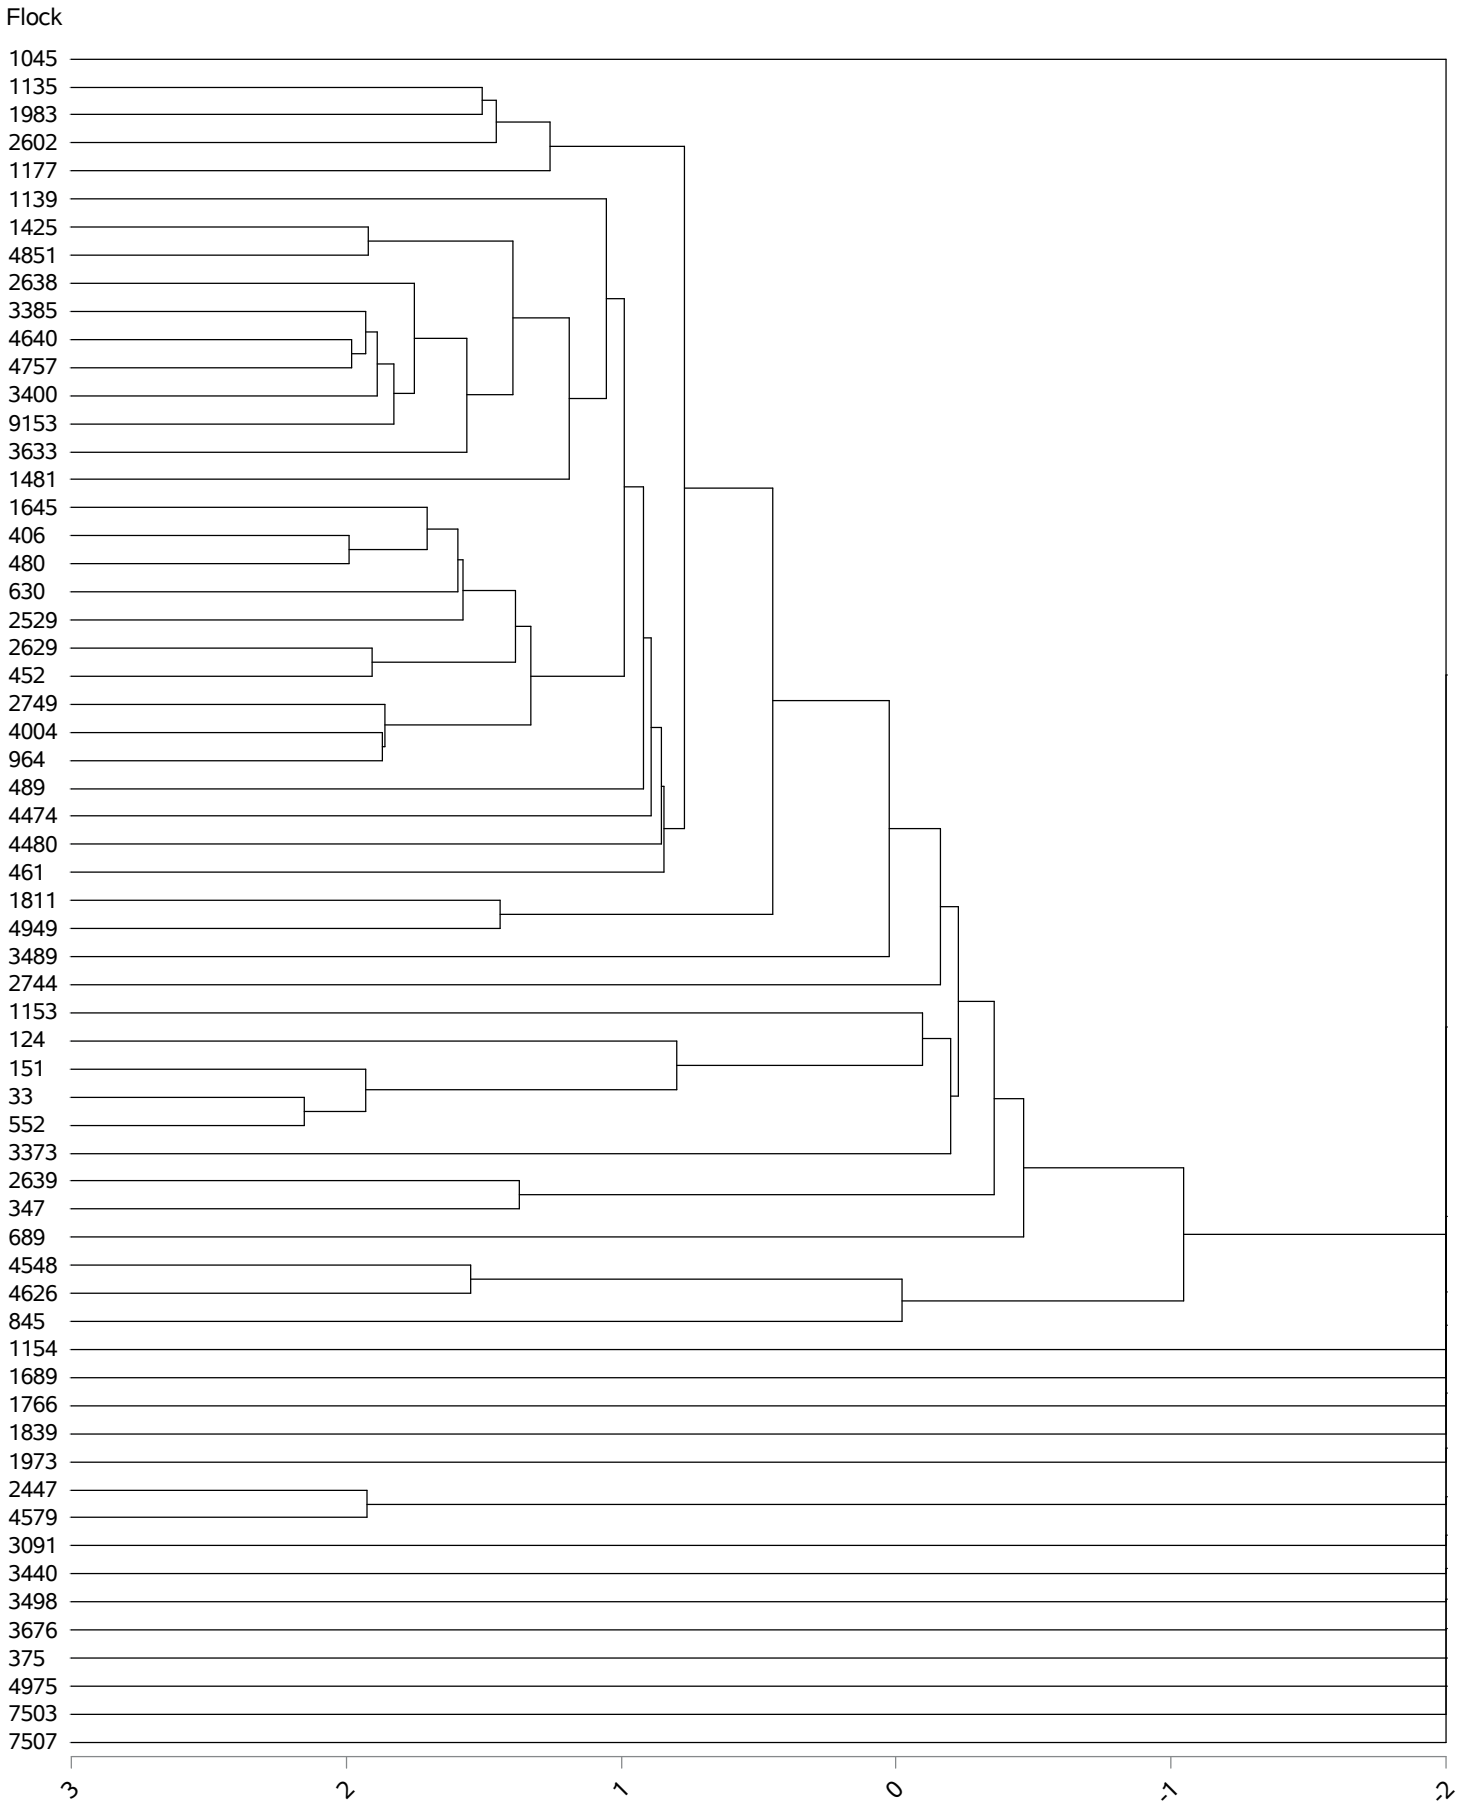

Connectedness assessment for WormFEC

Connectedness for WormFEC from 2015 to 2019 - GEJob 36330