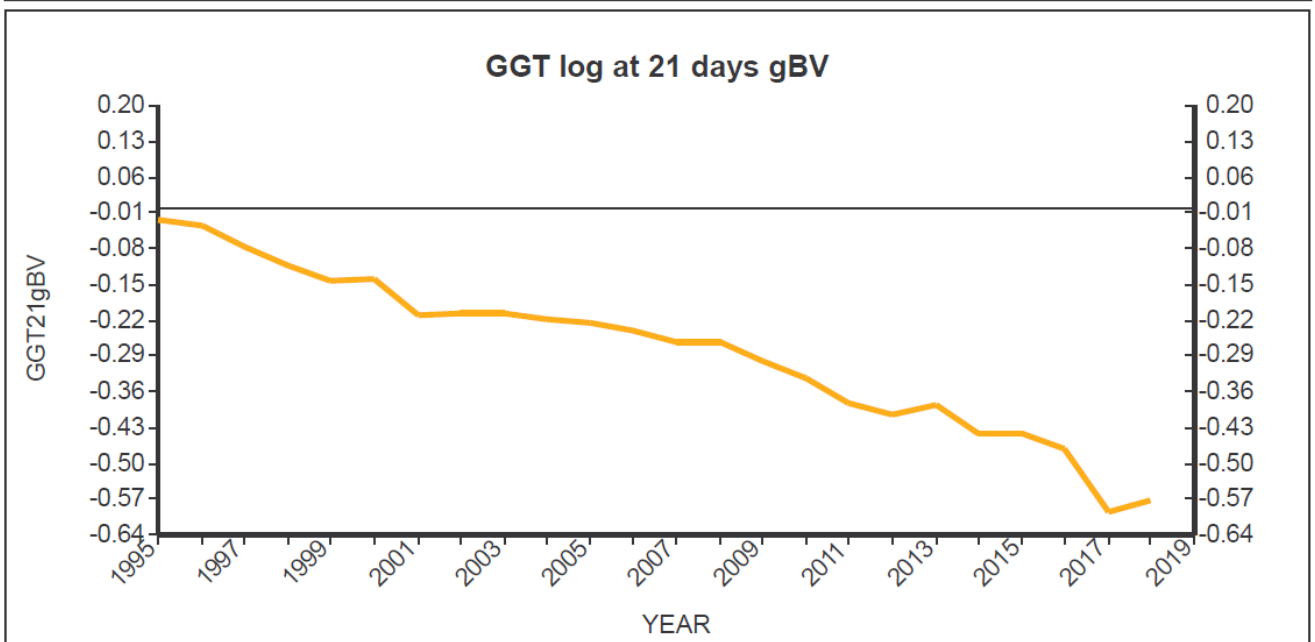

Genetic Trends

for all Flocks

GE Analysis #36602 1/4/2019

Analysis Flocks: 1,2,7,8 + 1230 others

Genetic Trends

for all Flocks

GE Analysis #36602 1/4/2019

Analysis Flocks: 1,2,7,8 + 1230 others

Genetic Trends

for all Flocks

GE Analysis #36602 1/4/2019

Analysis Flocks: 1,2,7,8 + 1230 others