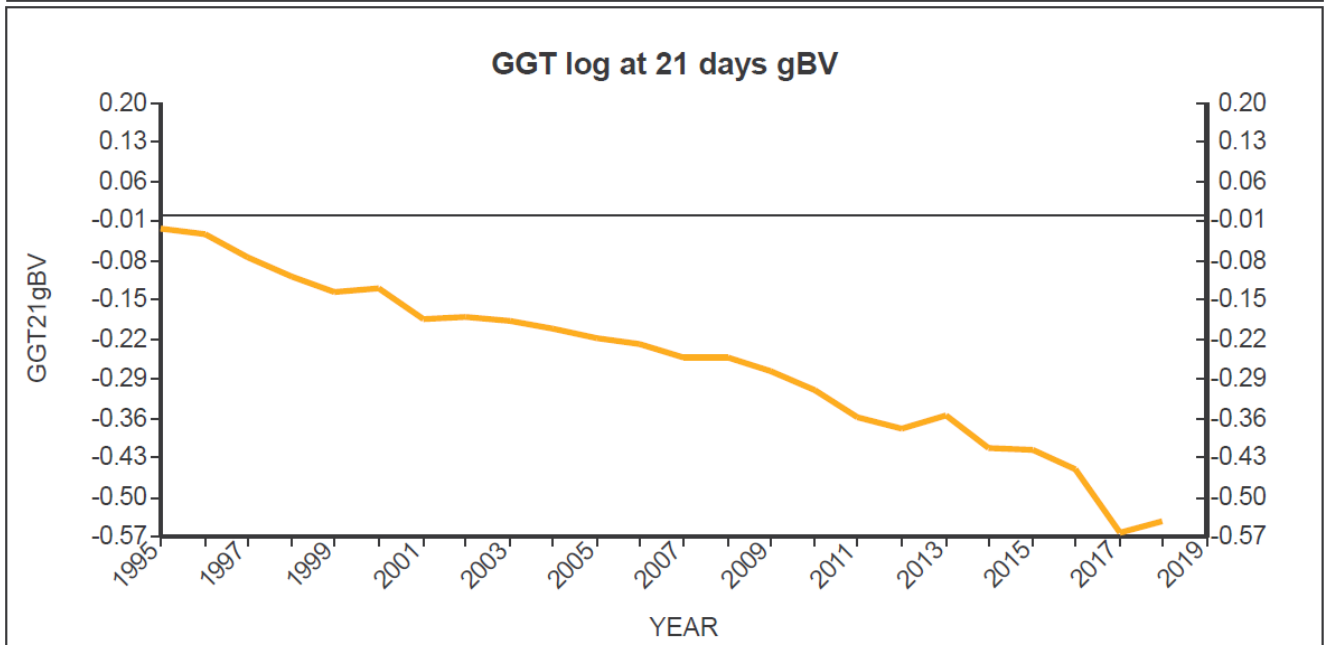

Genetic Trends

for all Flocks

GE Analysis #36705 27/5/2019

Analysis Flocks: 1,2,7,8 + 1233 others

Genetic Trends

for all Flocks

GE Analysis #36705 27/5/2019

Analysis Flocks: 1,2,7,8 + 1233 others

Genetic Trends

for all Flocks

GE Analysis #36705 27/5/2019

Analysis Flocks: 1,2,7,8 + 1233 others