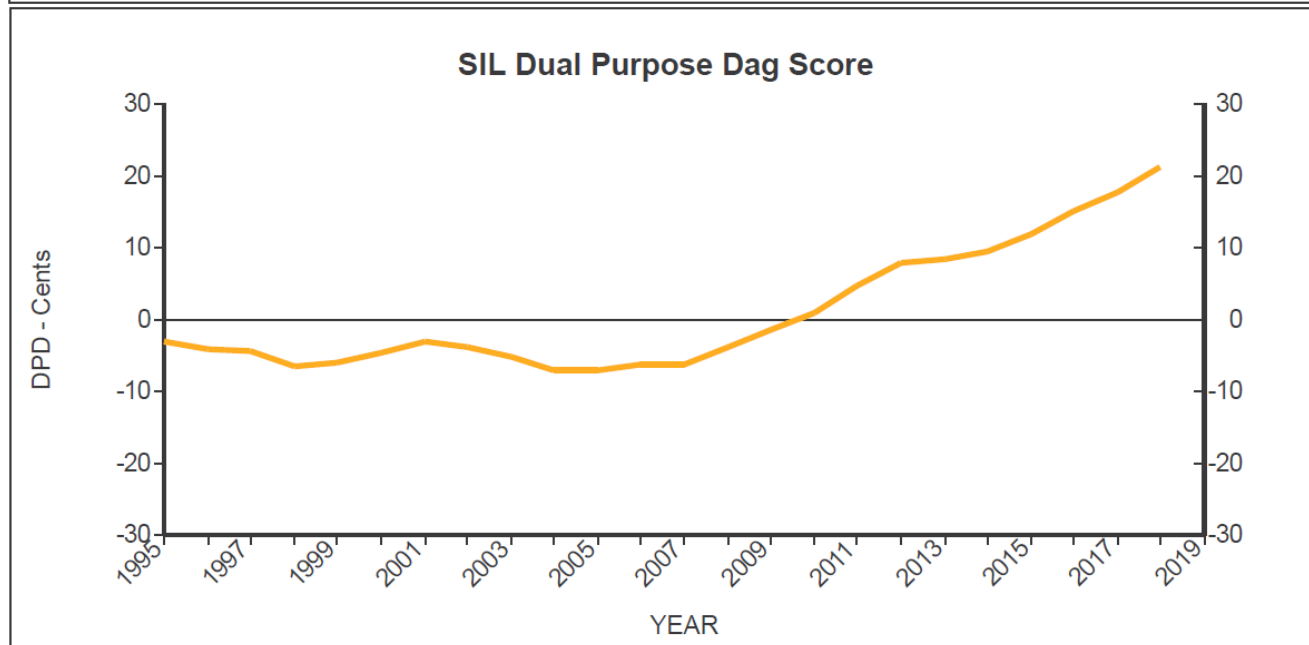

Genetic Trends

for all Flocks

GE Analysis #36705 27/5/2019

Analysis Flocks: 1,2,7,8 + 1233 others

Genetic Trends

for all Flocks

GE Analysis #36705 27/5/2019

Analysis Flocks: 1,2,7,8 + 1233 others

Genetic Trends

for all Flocks

GE Analysis #36705 27/5/2019

Analysis Flocks: 1,2,7,8 + 1233 others