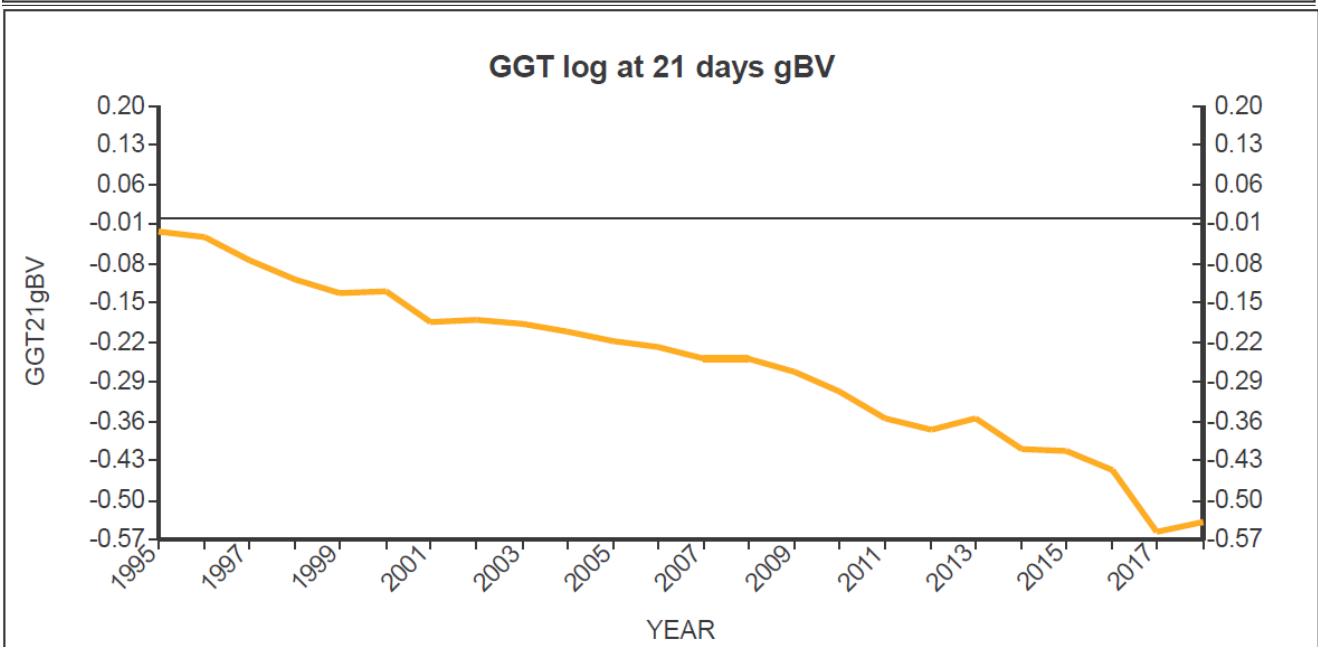

# Genetic Trends

for all Flocks

GE Analysis #36820 29/7/2019

Analysis Flocks: 1,2,7,8 + 1239 others