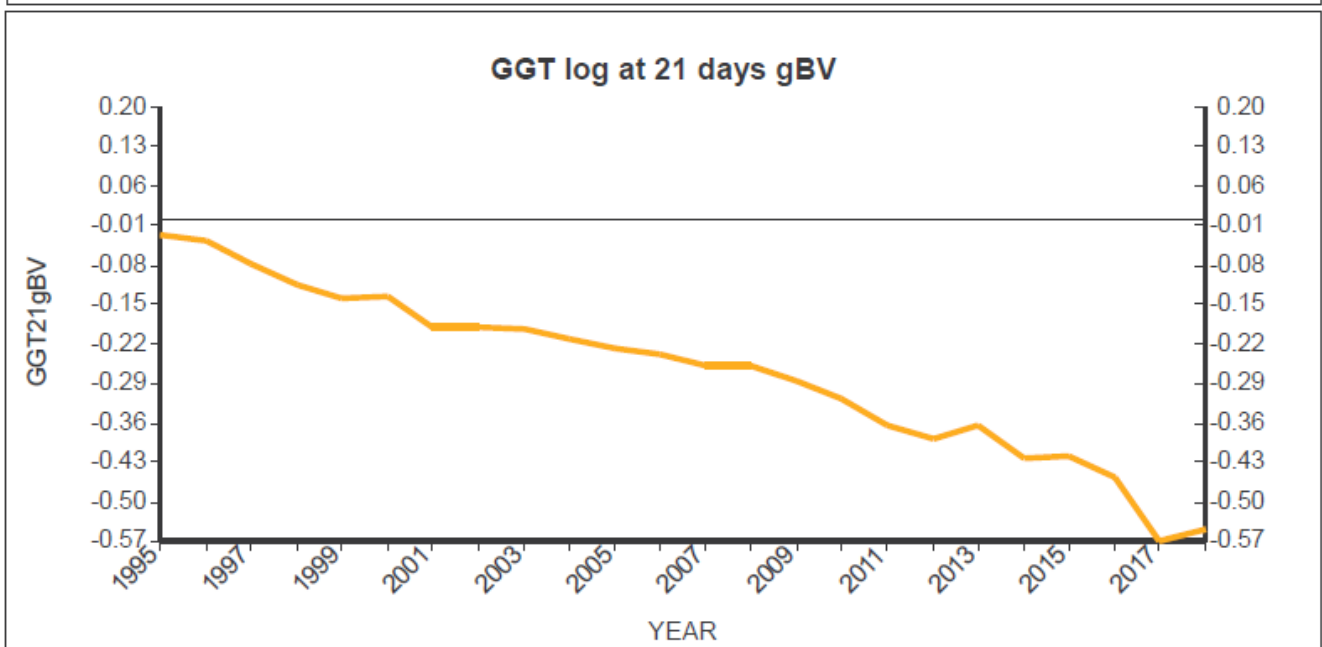

Genetic Trends

for all Flocks

GE Analysis #36903 23/9/2019

Analysis Flocks: 1,2,7,8 + 1253 others

Genetic Trends

for all Flocks

GE Analysis #36903 23/9/2019

Analysis Flocks: 1,2,7,8 + 1253 others

Genetic Trends

for all Flocks

GE Analysis #36903 23/9/2019

Analysis Flocks: 1,2,7,8 + 1253 others