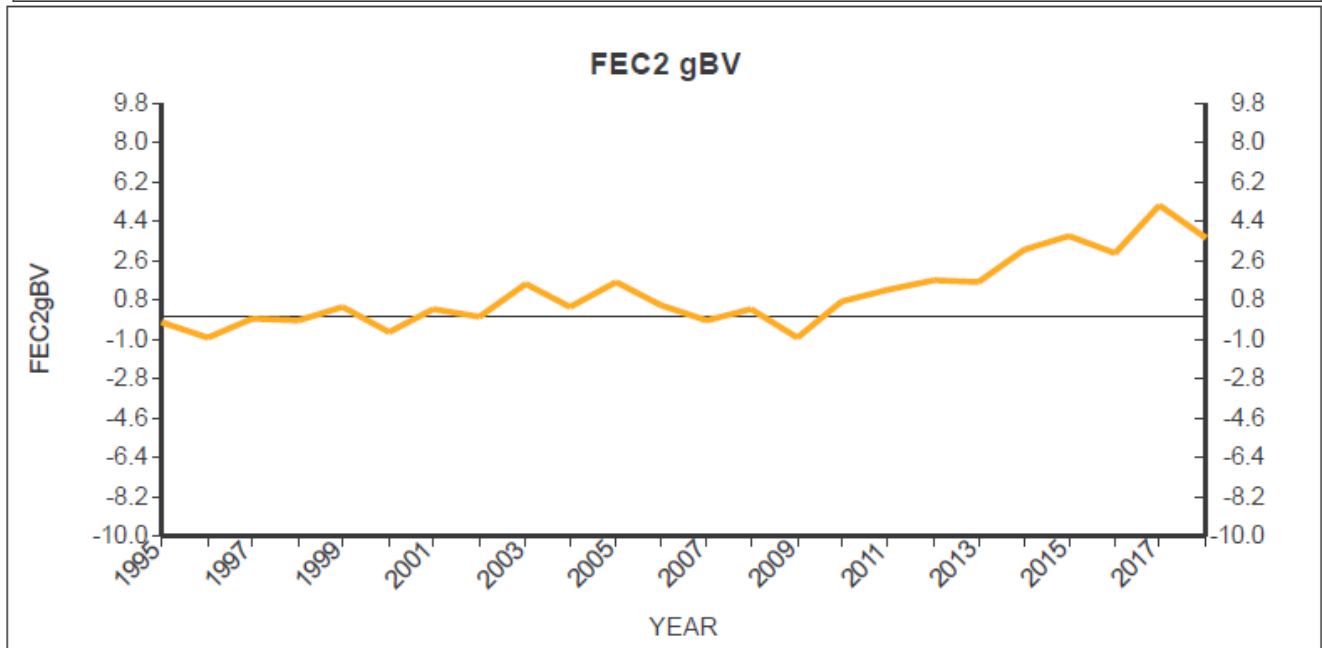

Genetic Trends

for all Flocks

GE Analysis #36903 23/9/2019

Analysis Flocks: 1,2,7,8 + 1253 others

Genetic Trends

for all Flocks

GE Analysis #36903 23/9/2019

Analysis Flocks: 1,2,7,8 + 1253 others

Genetic Trends

for all Flocks

GE Analysis #36903 23/9/2019

Analysis Flocks: 1,2,7,8 + 1253 others