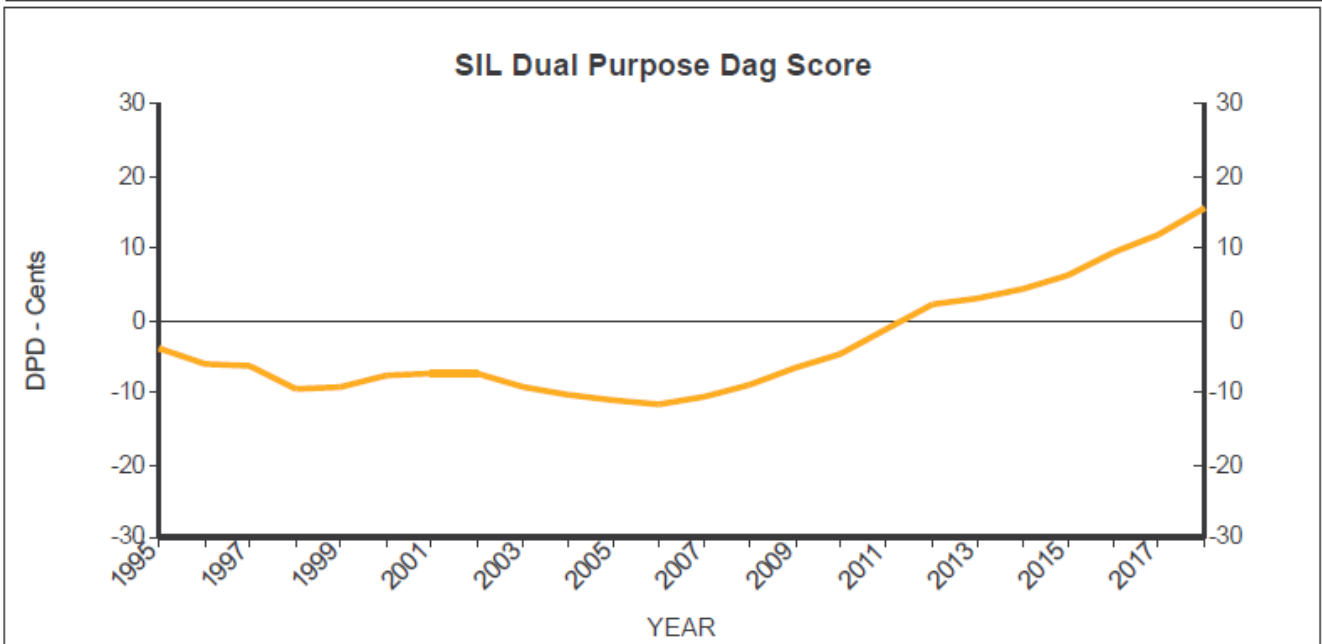

Genetic Trends

for all Flocks

GE Analysis #36903 23/9/2019

Analysis Flocks: 1,2,7,8 + 1253 others

Genetic Trends

for all Flocks

GE Analysis #36903 23/9/2019

Analysis Flocks: 1,2,7,8 + 1253 others

Genetic Trends

for all Flocks

GE Analysis #36903 23/9/2019

Analysis Flocks: 1,2,7,8 + 1253 others