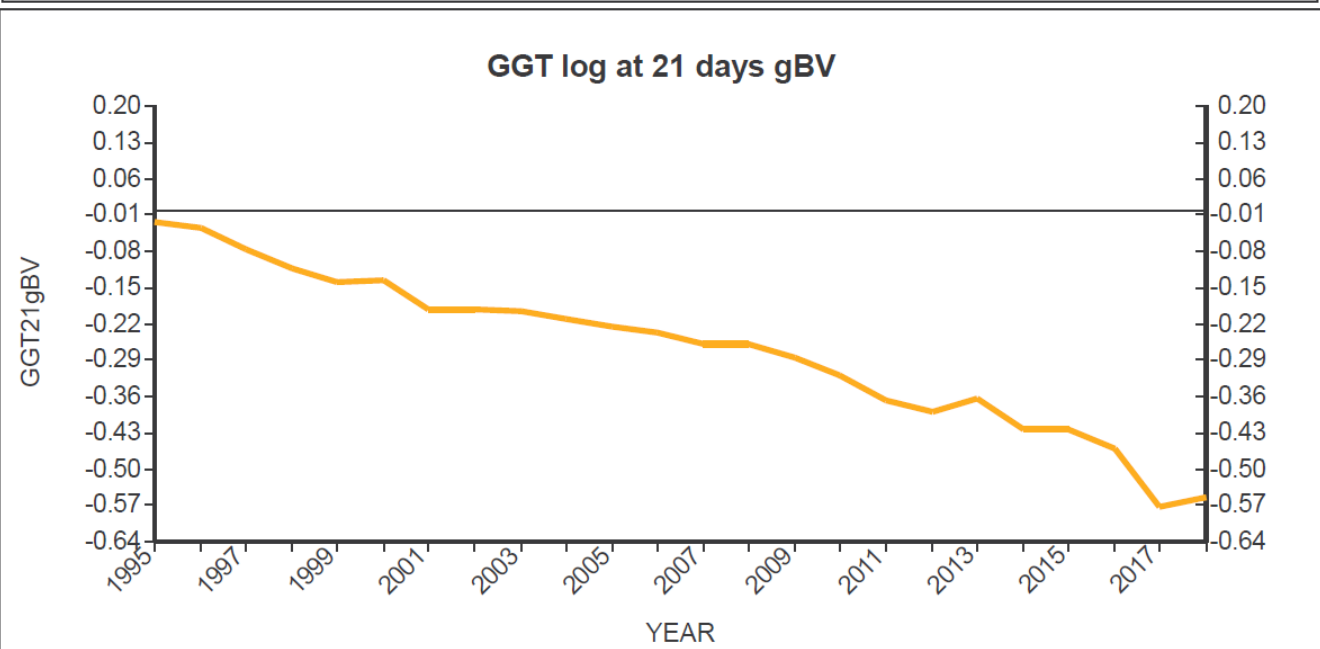

Genetic Trends

for all Flocks

GE Analysis #36970 28/10/2019 Analysis Flocks: 1,2,7,8 + 1260 others

Genetic Trends

for all Flocks

GE Analysis #36970 28/10/2019 Analysis Flocks: 1,2,7,8 + 1260 others

Genetic Trends