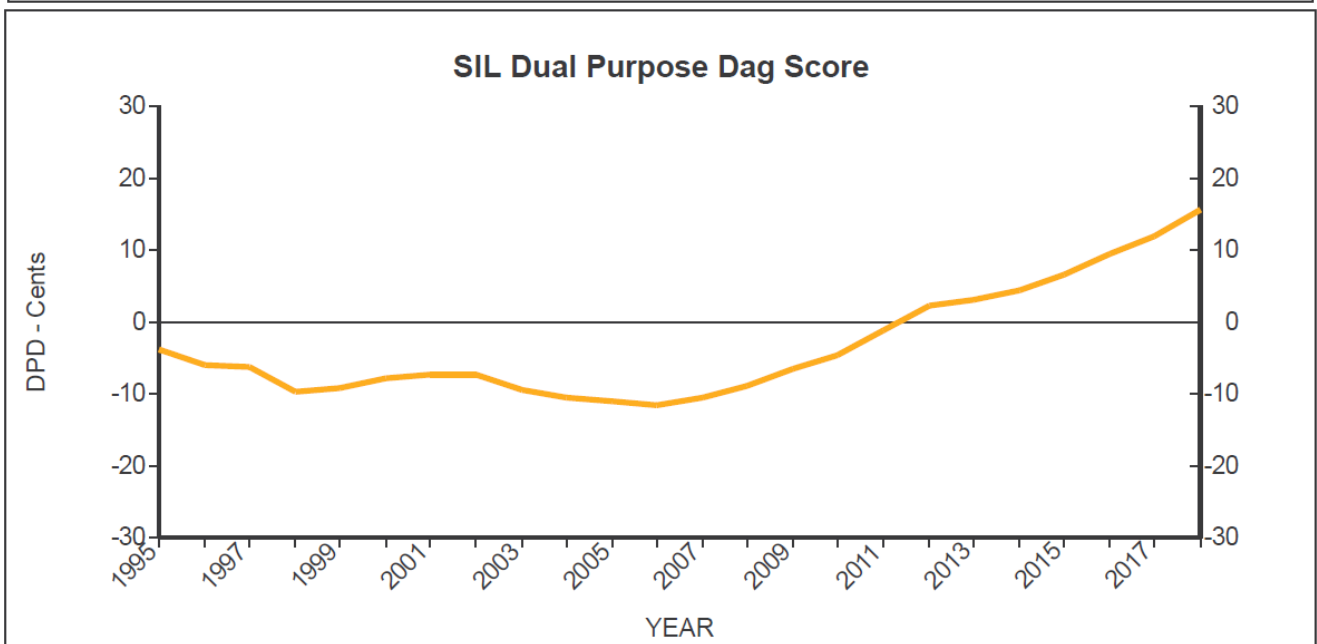

Genetic Trends

for all Flocks

GE Analysis #36970 28/10/2019 Analysis Flocks: 1,2,7,8 + 1260 others

Genetic Trends

for all Flocks

GE Analysis #36970 28/10/2019 Analysis Flocks: 1,2,7,8 + 1260 others

Genetic Trends

for all Flocks

GE Analysis #36970 28/10/2019 Analysis Flocks: 1,2,7,8 + 1260 others