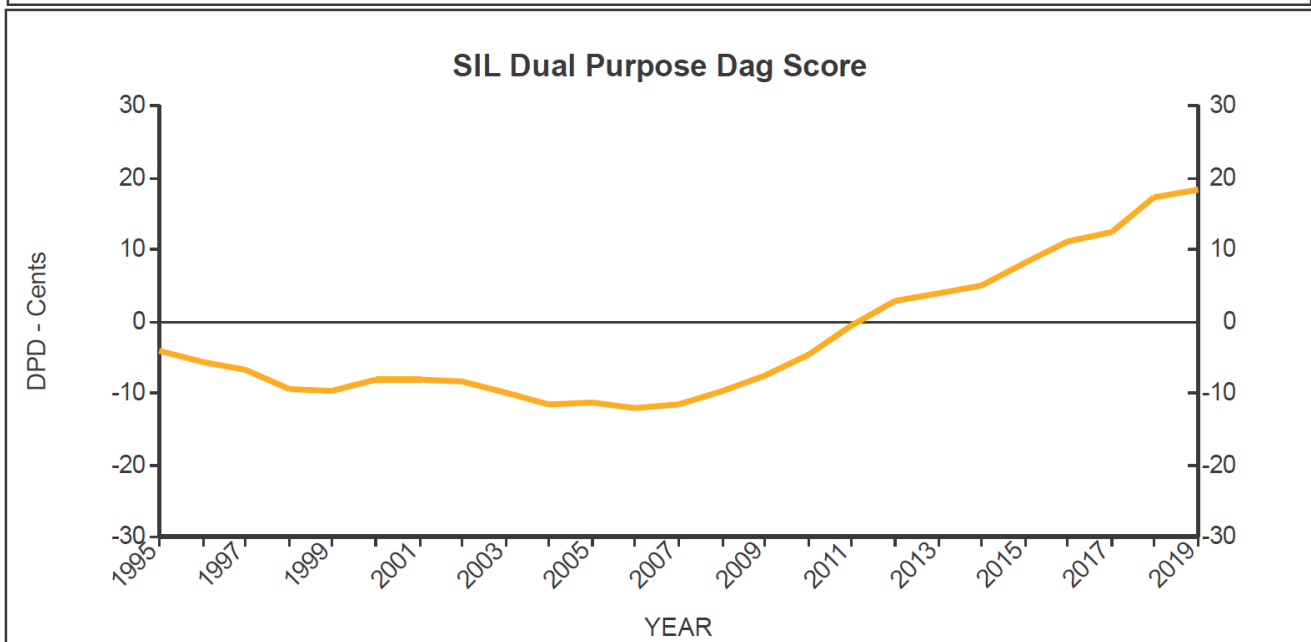

# Genetic Trends

for all Flocks

GE Analysis #37284 31/1/2020

Analysis Flocks: 1,2,7,8 + 1271 others