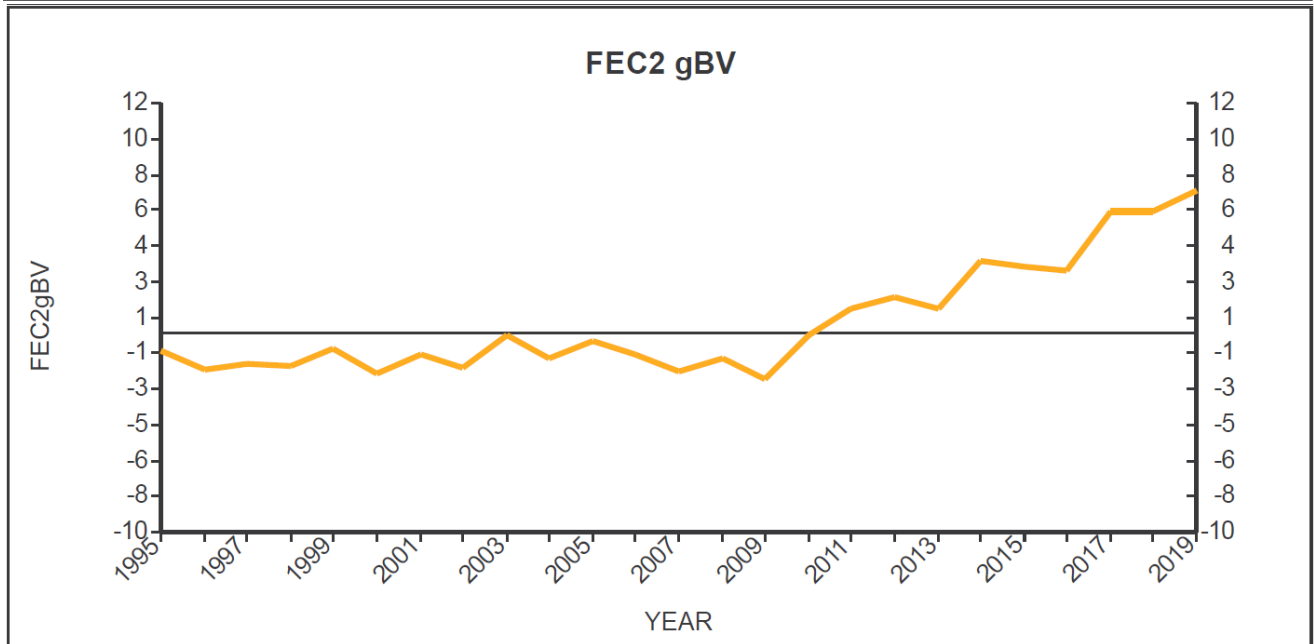

# Genetic Trends

for all Flocks

GE Analysis #37284 31/1/2020

Analysis Flocks: 1,2,7,8 + 1271 others