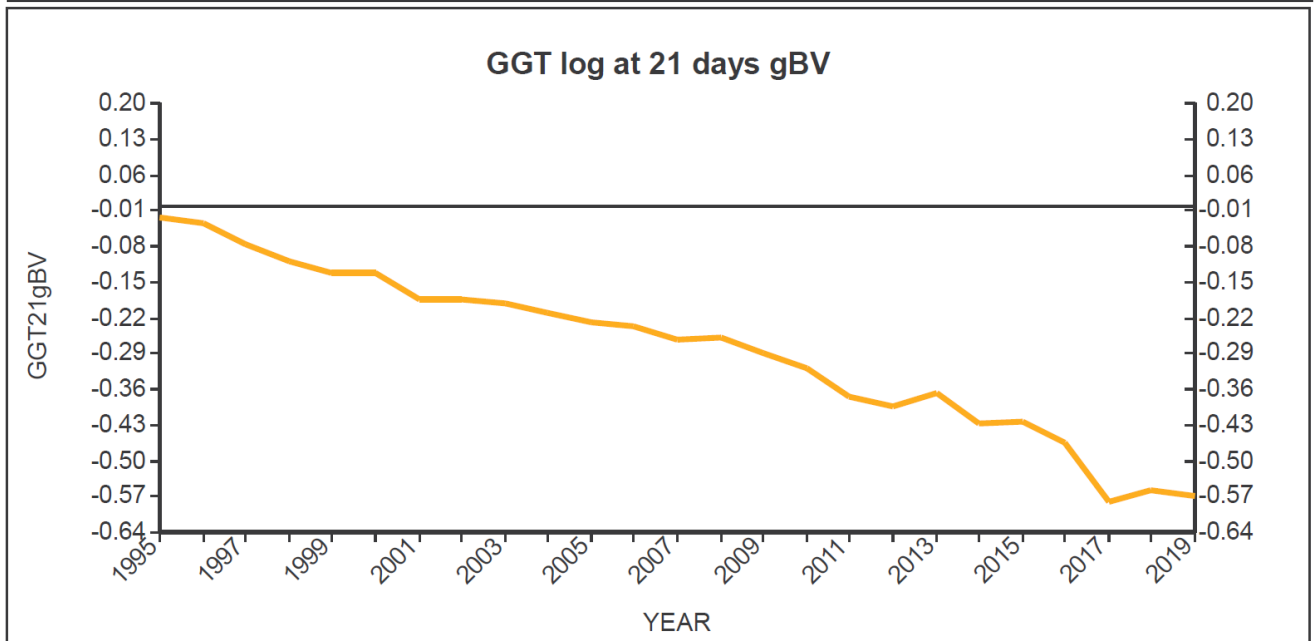

# Genetic Trends

for all Flocks

GE Analysis #37284 31/1/2020

Analysis Flocks: 1,2,7,8 + 1271 others