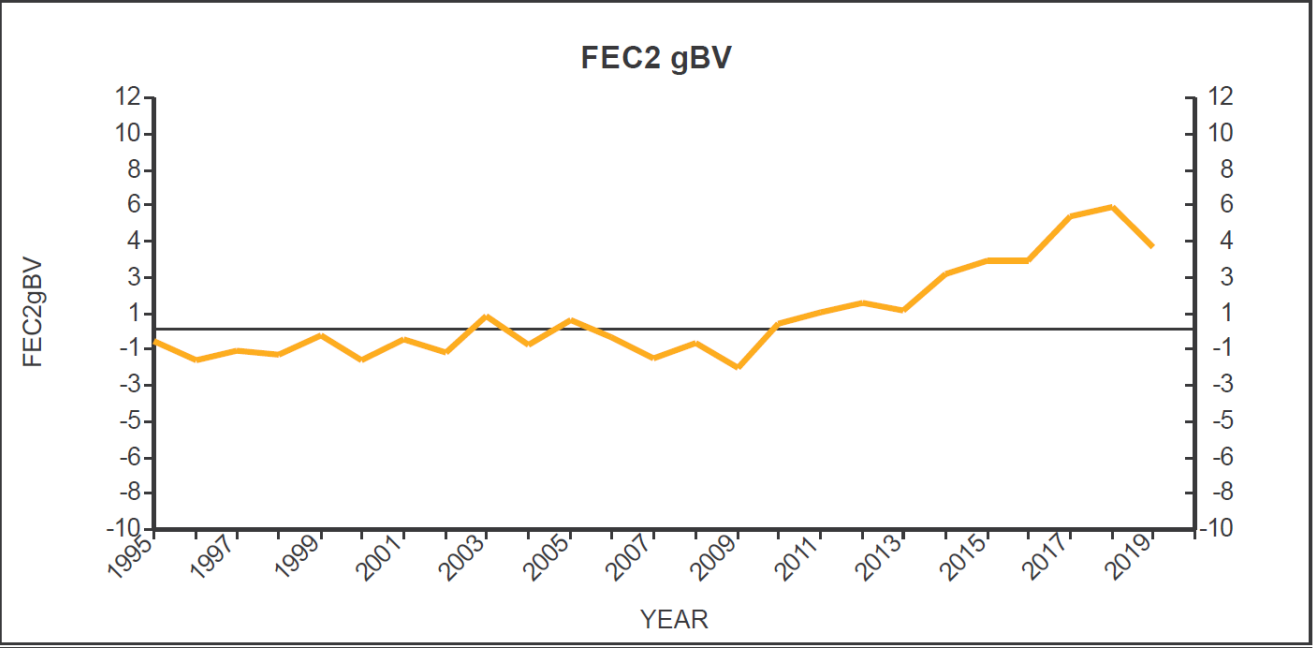

# Genetic Trends

for all Flocks

GE Analysis #37488 3/4/2020

Analysis Flocks: 1,2,7,8 + 1280 others