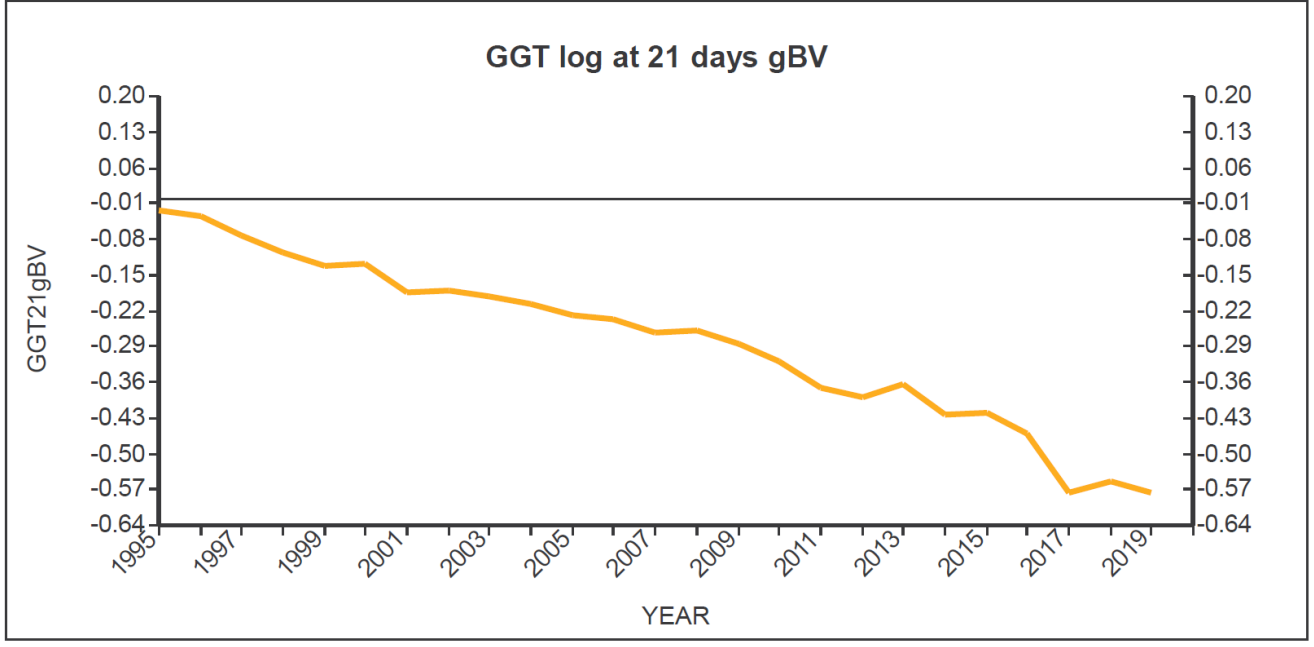

# Genetic Trends

for all Flocks

GE Analysis #37488 3/4/2020

Analysis Flocks: 1,2,7,8 + 1280 others