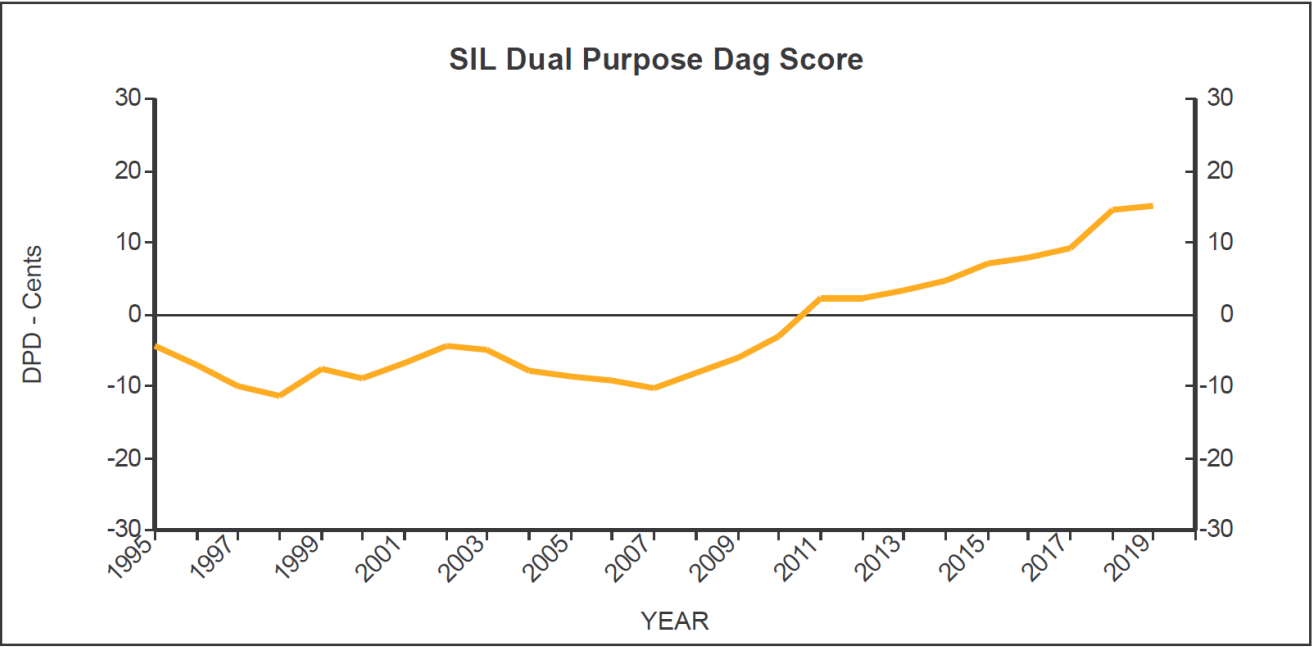

# Genetic Trends

for all Flocks

GE Analysis #37488 3/4/2020

Analysis Flocks: 1,2,7,8 + 1280 others