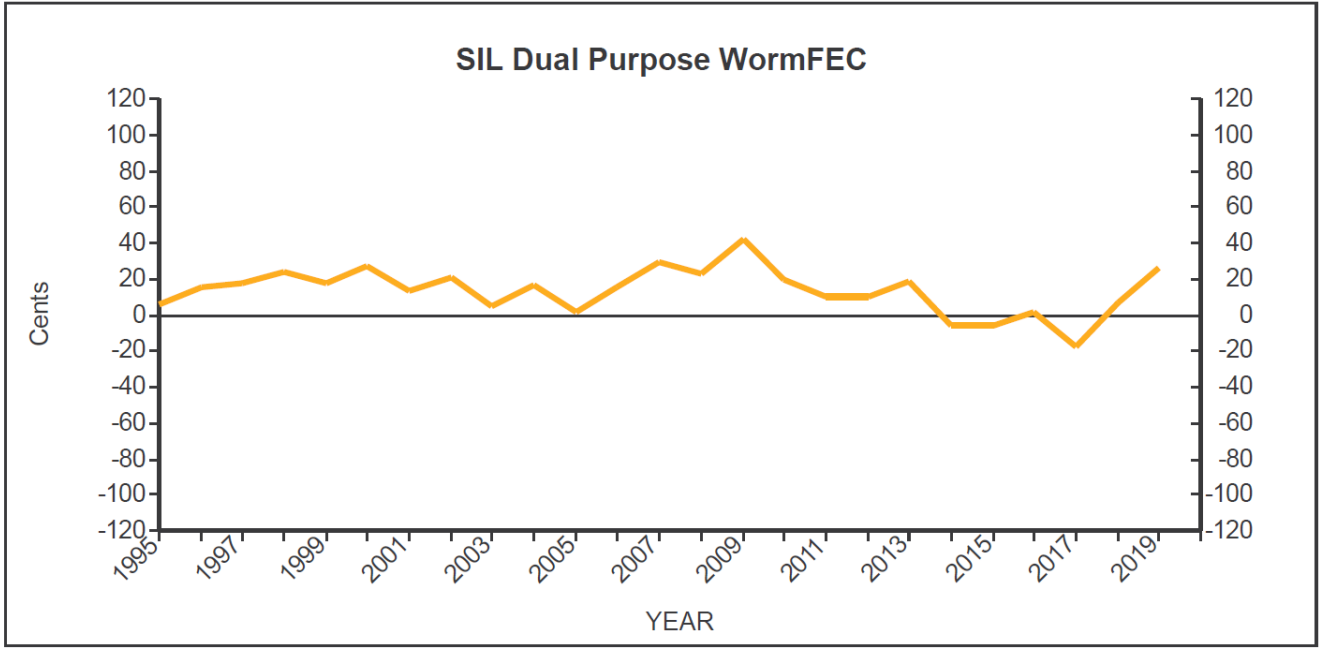

Genetic Trends

for all Flocks

GE Analysis #37488 3/4/2020

Analysis Flocks: 1,2,7,8 + 1280 others

Genetic Trends

for all Flocks

GE Analysis #37586 29/5/2020

Analysis Flocks: 1,2,7,8 + 1283 others

Genetic Trends

for all Flocks

GE Analysis #37586 29/5/2020

Analysis Flocks: 1,2,7,8 + 1283 others