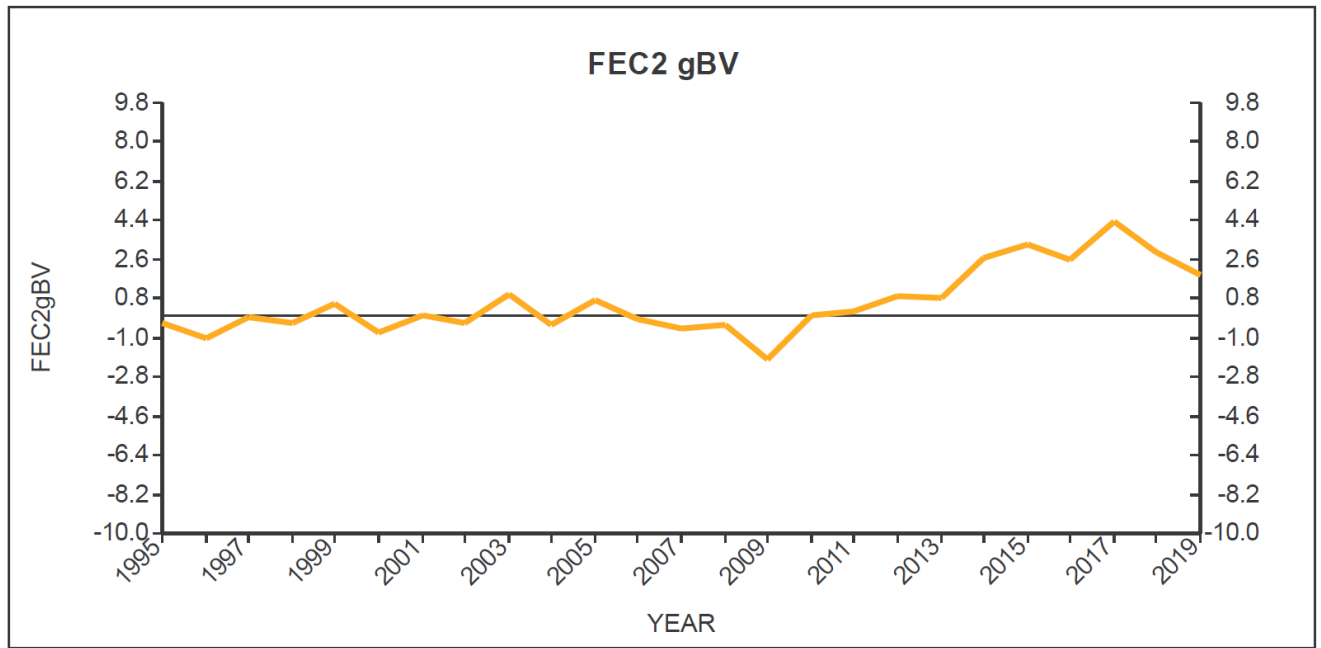

Genetic Trends

for all Flocks

GE Analysis #37488 3/4/2020

Analysis Flocks: 1,2,7,8 + 1280 others

Genetic Trends

for all Flocks

GE Analysis #37586 29/5/2020

Analysis Flocks: 1,2,7,8 + 1283 others

Genetic Trends

for all Flocks

GE Analysis #37586 29/5/2020

Analysis Flocks: 1,2,7,8 + 1283 others