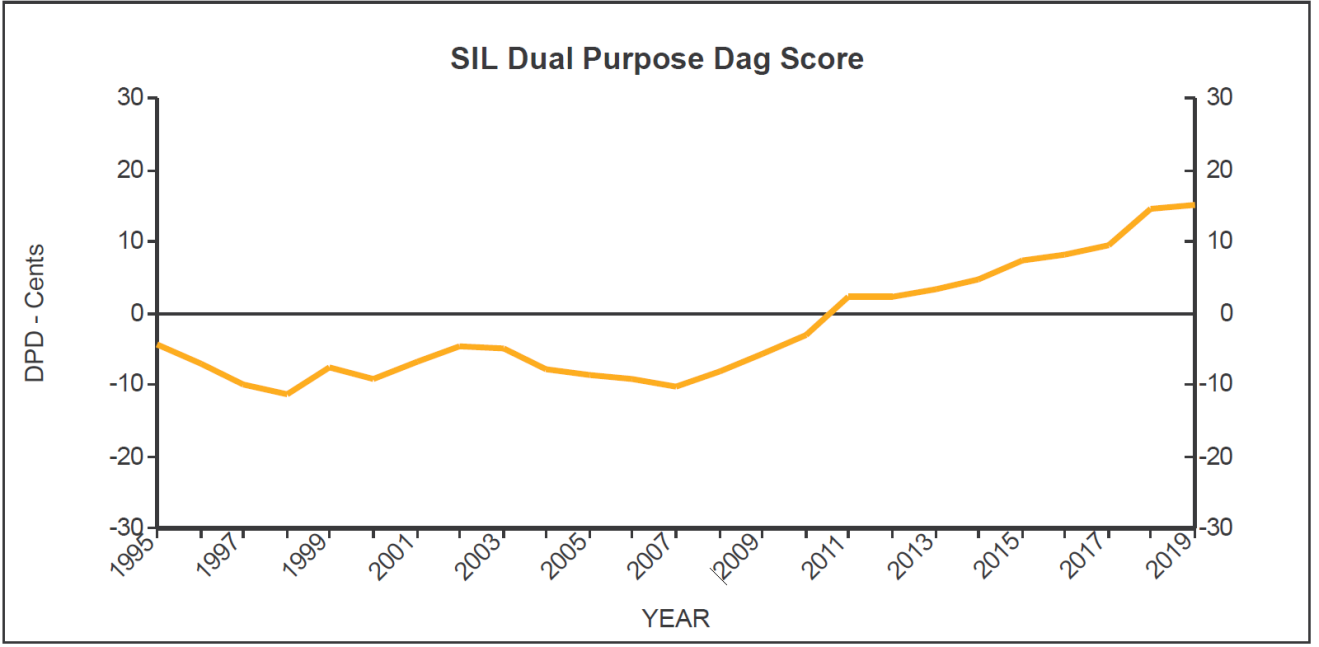

Genetic Trends

for all Flocks

GE Analysis #37488 3/4/2020

Analysis Flocks: 1,2,7,8 + 1280 others

Genetic Trends

for all Flocks

GE Analysis #37586 29/5/2020

Analysis Flocks: 1,2,7,8 + 1283 others

Genetic Trends

for all Flocks

GE Analysis #37586 29/5/2020

Analysis Flocks: 1,2,7,8 + 1283 others