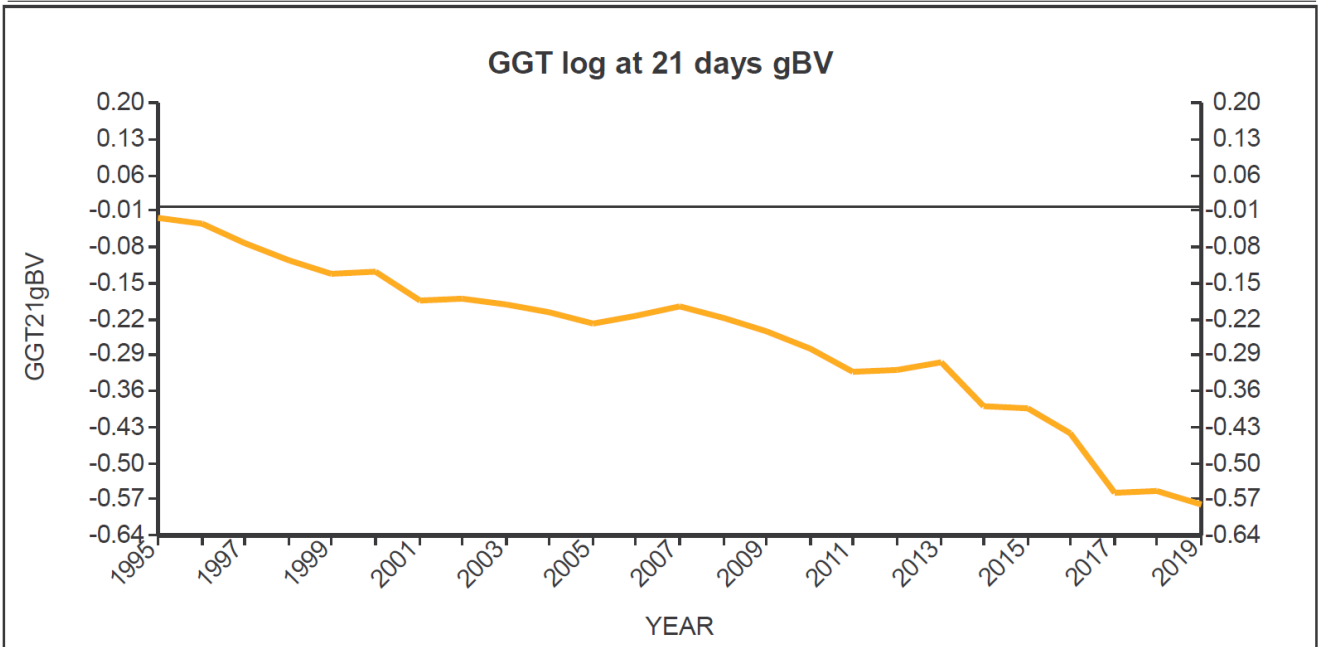

Genetic Trends

for all Flocks

GE Analysis #37488 3/4/2020

Analysis Flocks: 1,2,7,8 + 1280 others

Genetic Trends

for all Flocks

GE Analysis #37586 29/5/2020

Analysis Flocks: 1,2,7,8 + 1283 others

Genetic Trends

for all Flocks

GE Analysis #37586 29/5/2020

Analysis Flocks: 1,2,7,8 + 1283 others