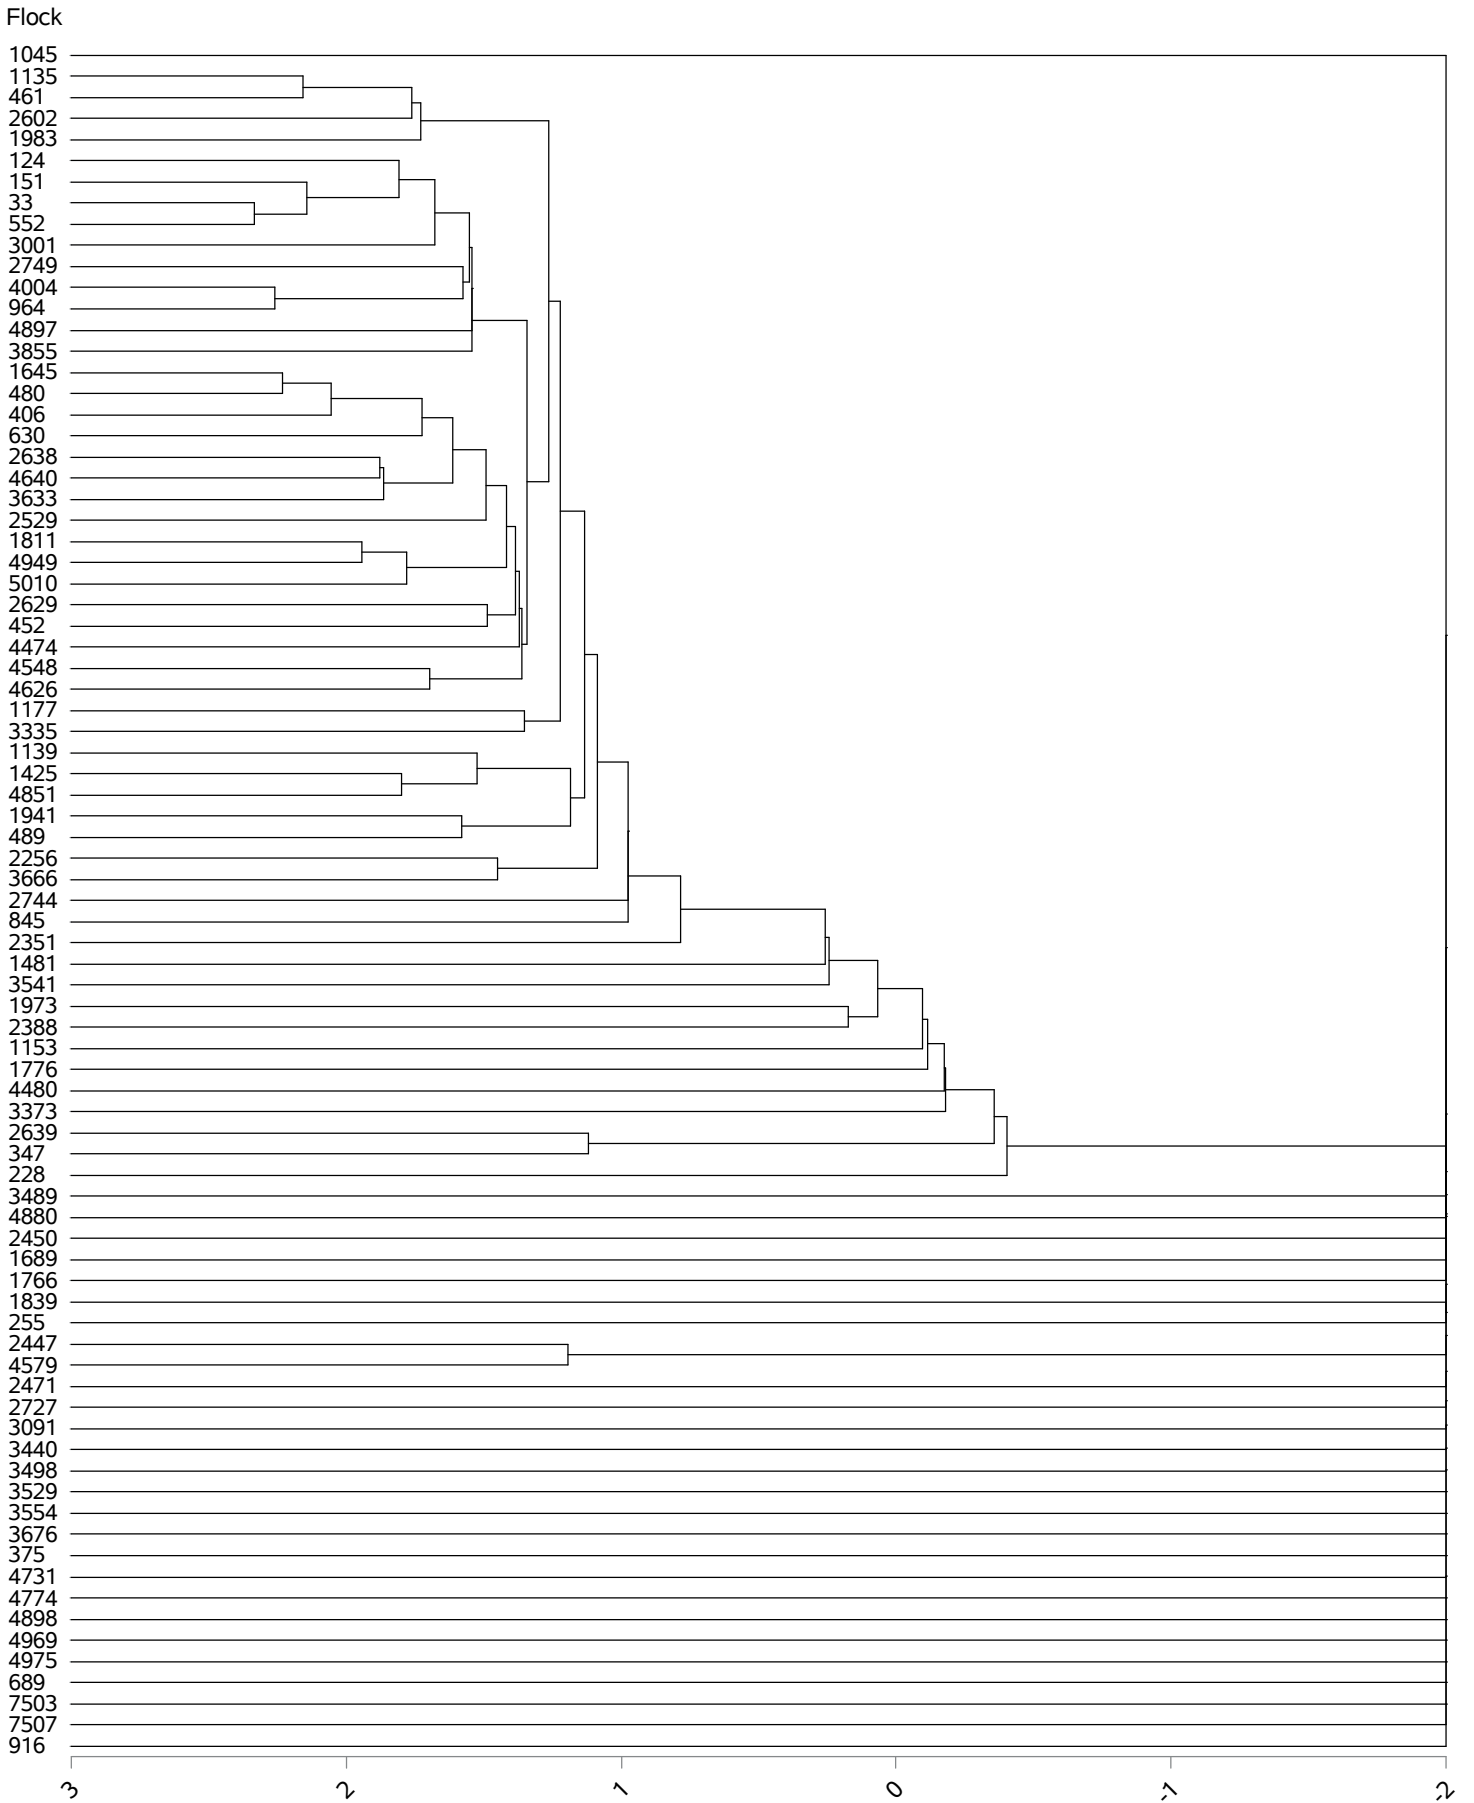

Connectedness assessment for WormFEC

Connectedness for WormFEC from 2016 to 2020 - GEJob 37586