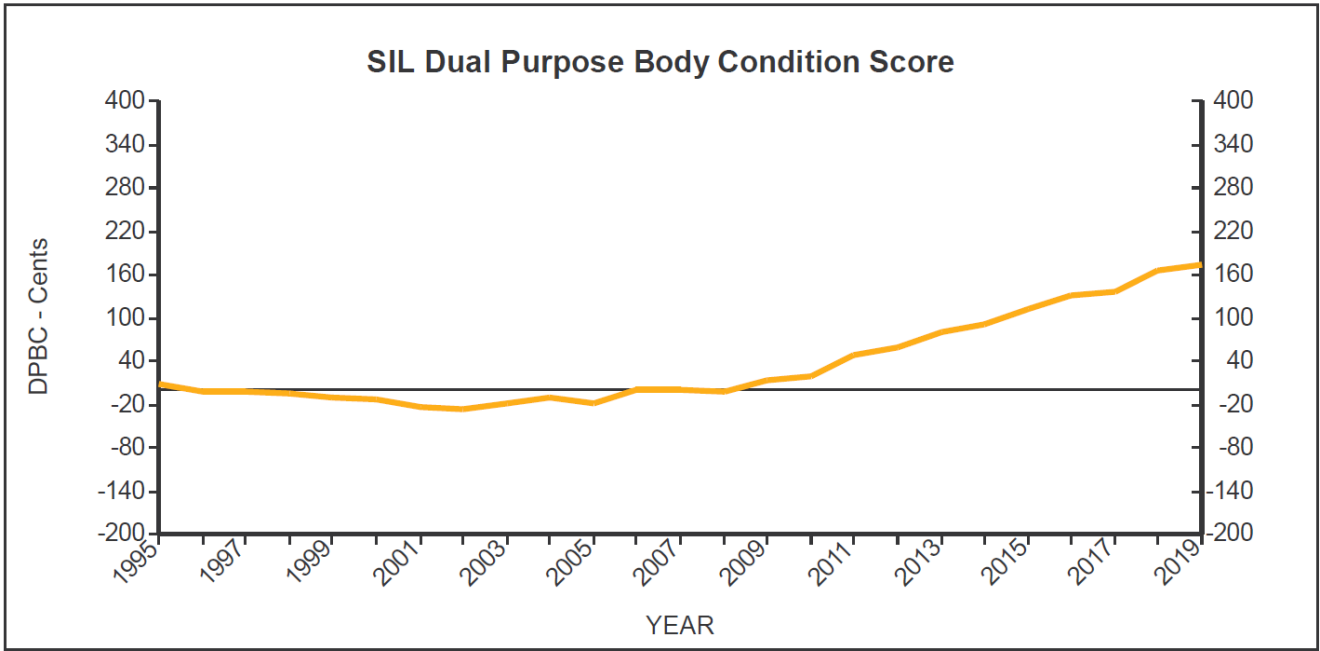

Genetic Trends

for all Flocks

GE Analysis #37656 31/7/2020

Analysis Flocks: 1,2,7,8 + 1290 others

Genetic Trends

for all Flocks

GE Analysis #37656 31/7/2020

Analysis Flocks: 1,2,7,8 + 1290 others

Genetic Trends

for all Flocks

GE Analysis #37656 31/7/2020

Analysis Flocks: 1,2,7,8 + 1290 others