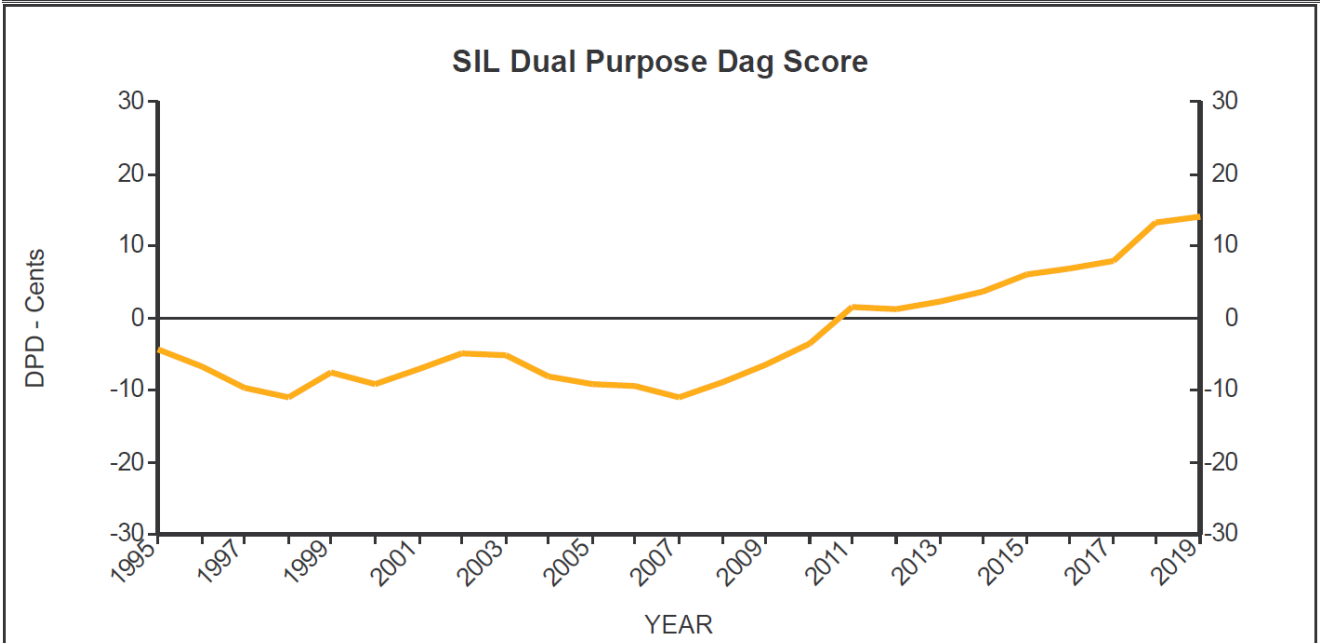

Genetic Trends

for all Flocks

GE Analysis #37656 31/7/2020

Analysis Flocks: 1,2,7,8 + 1290 others

Genetic Trends

for all Flocks

GE Analysis #37656 31/7/2020

Analysis Flocks: 1,2,7,8 + 1290 others

Genetic Trends

for all Flocks

GE Analysis #37656 31/7/2020

Analysis Flocks: 1,2,7,8 + 1290 others