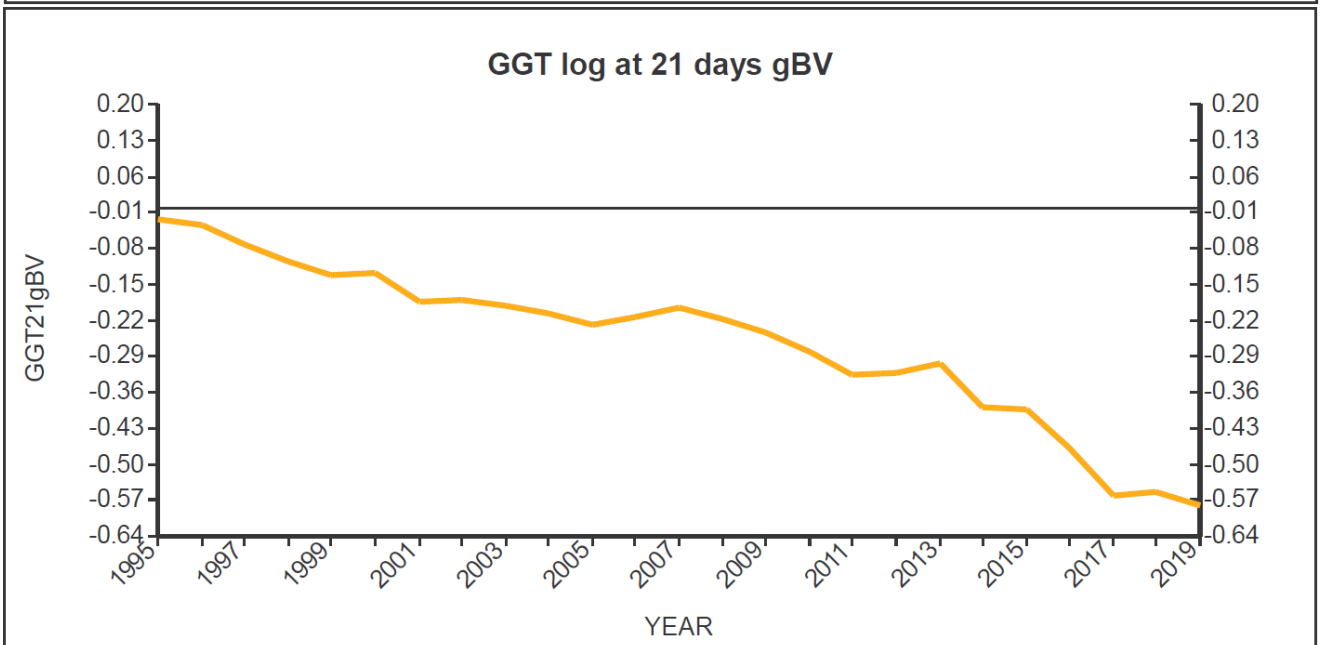

Genetic Trends

for all Flocks

GE Analysis #37656 31/7/2020

Analysis Flocks: 1,2,7,8 + 1290 others

Genetic Trends

for all Flocks

GE Analysis #37656 31/7/2020

Analysis Flocks: 1,2,7,8 + 1290 others

Genetic Trends

for all Flocks

GE Analysis #37656 31/7/2020

Analysis Flocks: 1,2,7,8 + 1290 others