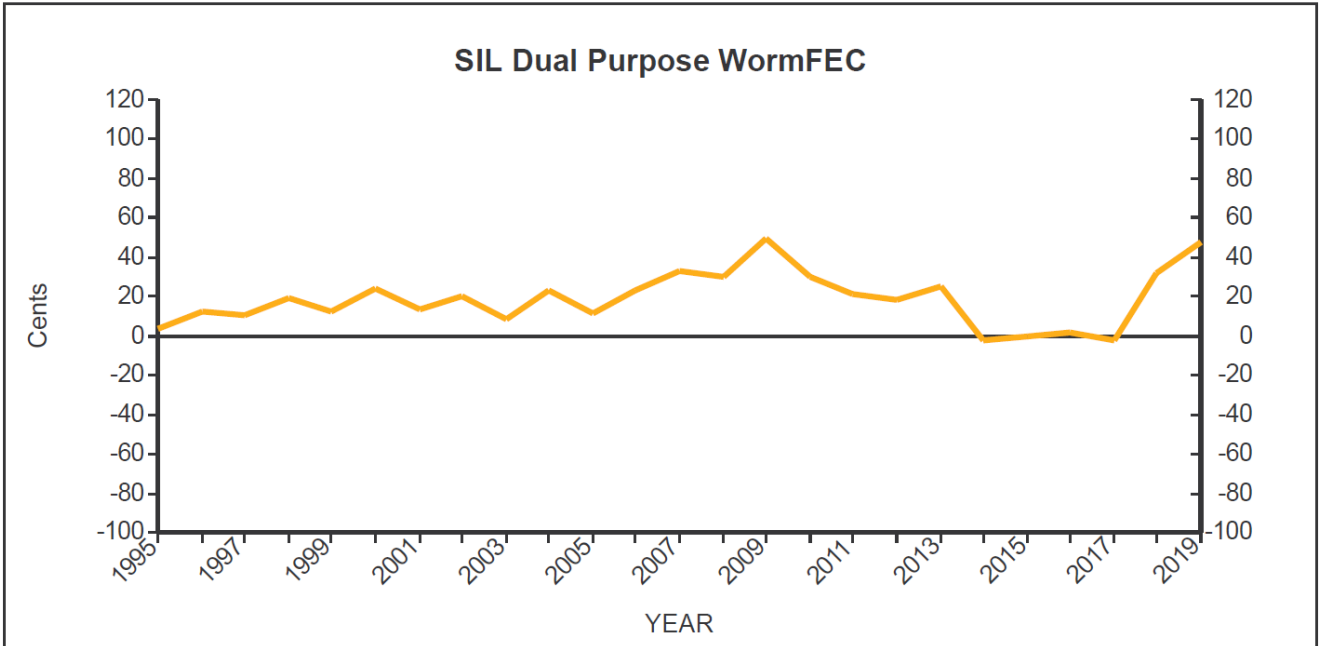

Genetic Trends

for all Flocks

GE Analysis #37656 31/7/2020

Analysis Flocks: 1,2,7,8 + 1290 others

Genetic Trends

for all Flocks

GE Analysis #37656 31/7/2020

Analysis Flocks: 1,2,7,8 + 1290 others

Genetic Trends

for all Flocks

GE Analysis #37656 31/7/2020

Analysis Flocks: 1,2,7,8 + 1290 others