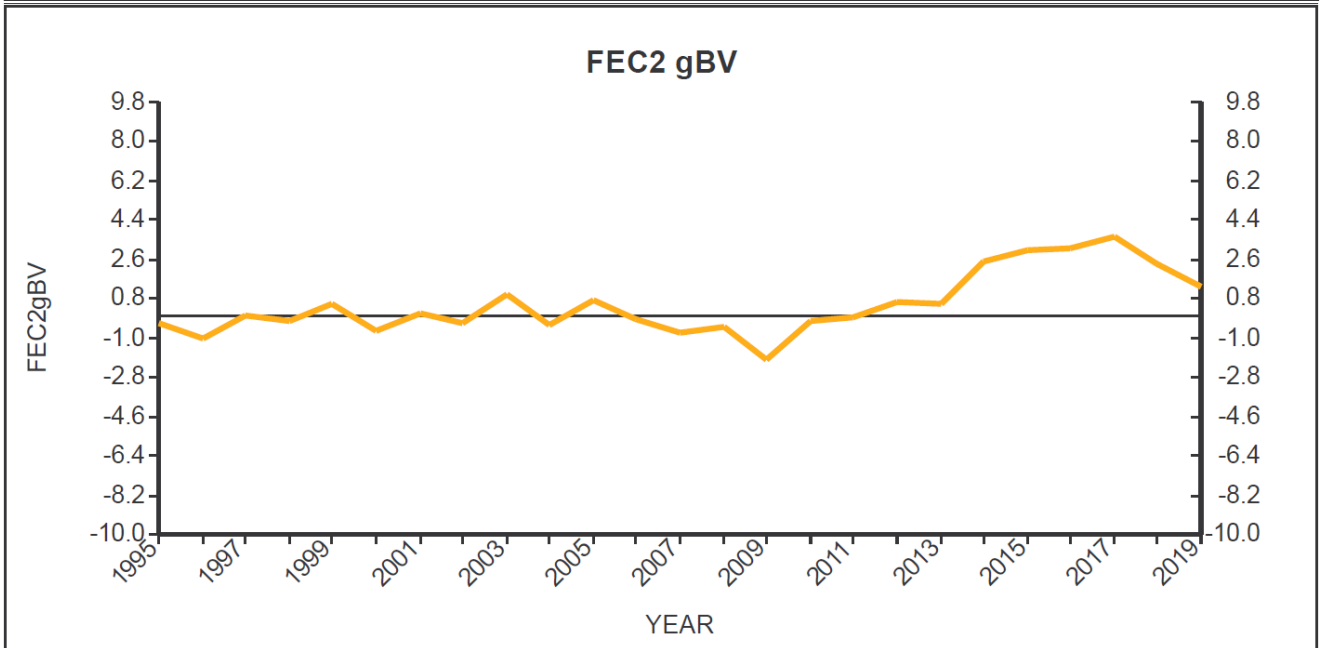

Genetic Trends

for all Flocks

GE Analysis #37656 31/7/2020

Analysis Flocks: 1,2,7,8 + 1290 others

Genetic Trends

for all Flocks

GE Analysis #37656 31/7/2020

Analysis Flocks: 1,2,7,8 + 1290 others

Genetic Trends

for all Flocks

GE Analysis #37656 31/7/2020

Analysis Flocks: 1,2,7,8 + 1290 others