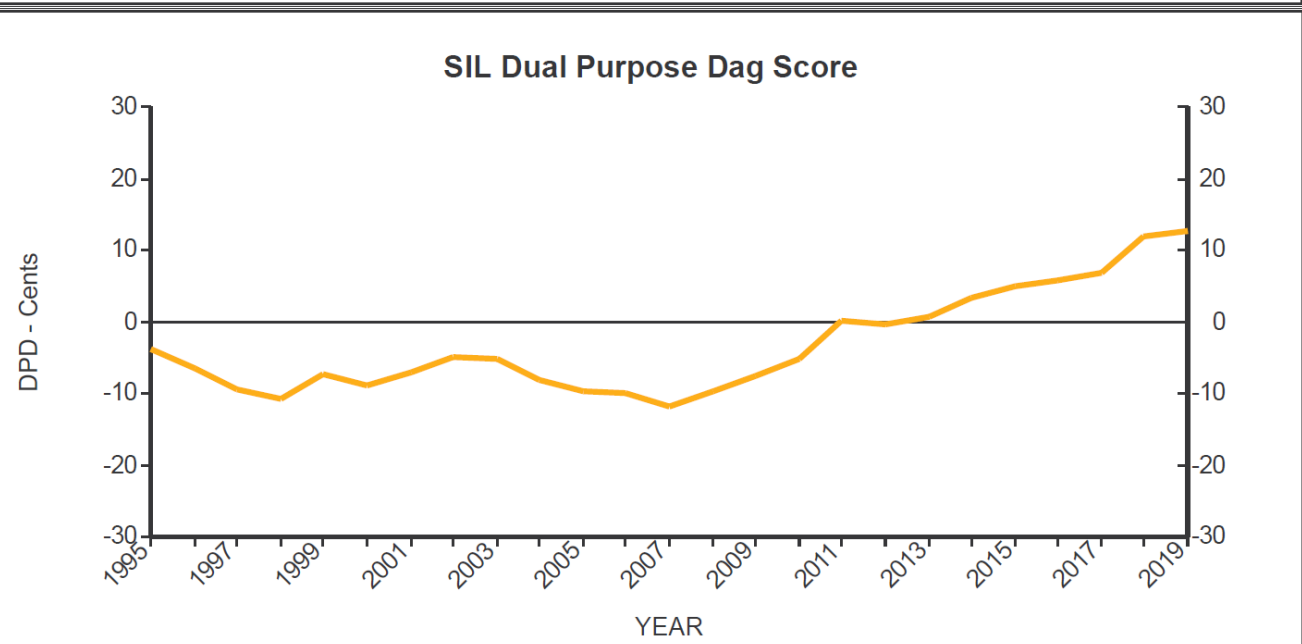

Genetic Trends

for all Flocks

GE Analysis #37959 4/12/2020

Analysis Flocks: 1,2,7,8 + 1301 others

Genetic Trends

for all Flocks

GE Analysis #37959 4/12/2020

Analysis Flocks: 1,2,7,8 + 1301 others

Genetic Trends

for all Flocks

GE Analysis #37959 4/12/2020

Analysis Flocks: 1,2,7,8 + 1301 others