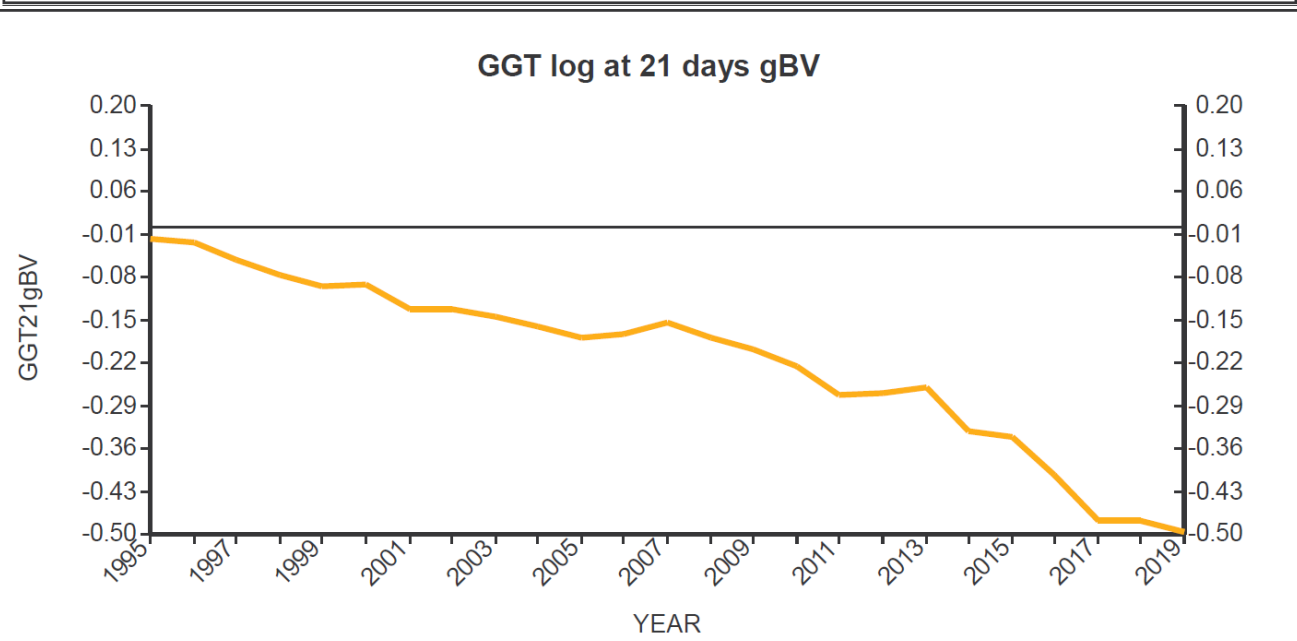

Genetic Trends

for all Flocks

GE Analysis #37959 4/12/2020

Analysis Flocks: 1,2,7,8 + 1301 others

Genetic Trends

for all Flocks

GE Analysis #37959 4/12/2020

Analysis Flocks: 1,2,7,8 + 1301 others

Genetic Trends

for all Flocks

GE Analysis #37959 4/12/2020

Analysis Flocks: 1,2,7,8 + 1301 others