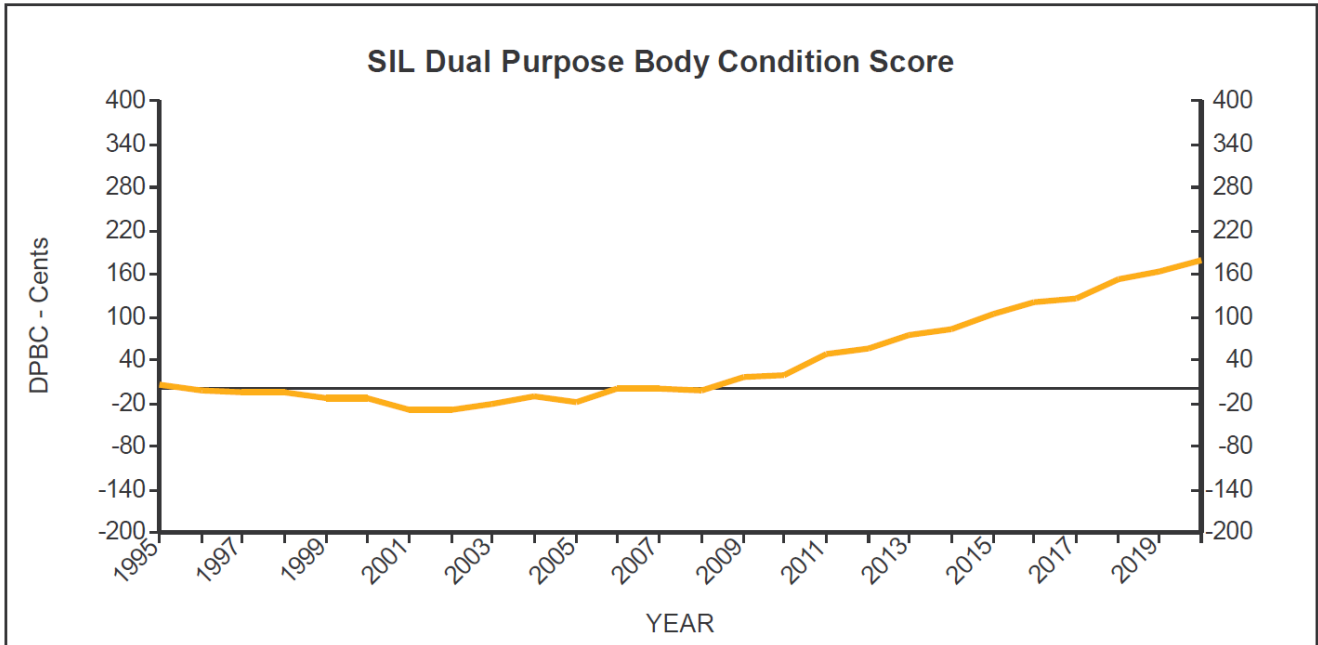

Genetic Trends

for all Flocks

GE Analysis #38145 29/1/2021

Analysis Flocks: 1,2,7,8 + 1307 others

Genetic Trends

for all Flocks

GE Analysis #38145 29/1/2021

Analysis Flocks: 1,2,7,8 + 1307 others

Genetic Trends

for all Flocks

GE Analysis #38145 29/1/2021

Analysis Flocks: 1,2,7,8 + 1307 others