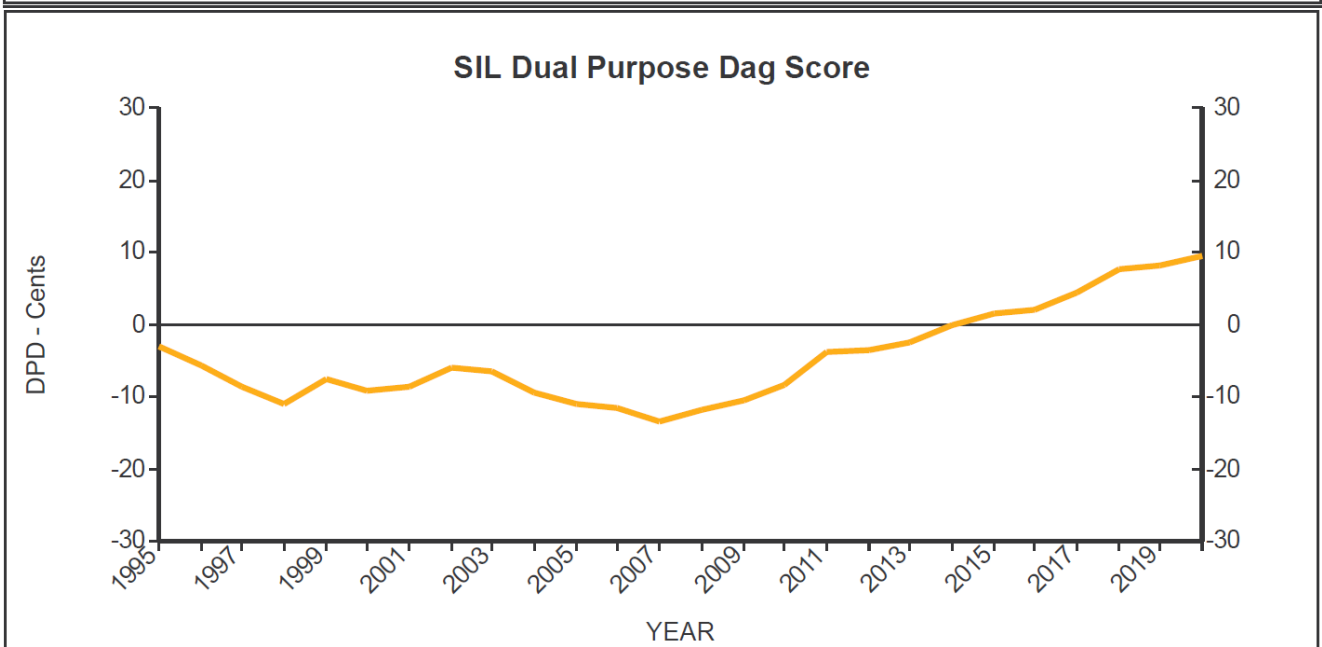

Genetic Trends

for all Flocks

GE Analysis #38145 29/1/2021

Analysis Flocks: 1,2,7,8 + 1307 others

Genetic Trends

for all Flocks

GE Analysis #38145 29/1/2021

Analysis Flocks: 1,2,7,8 + 1307 others

Genetic Trends

for all Flocks

GE Analysis #38145 29/1/2021

Analysis Flocks: 1,2,7,8 + 1307 others