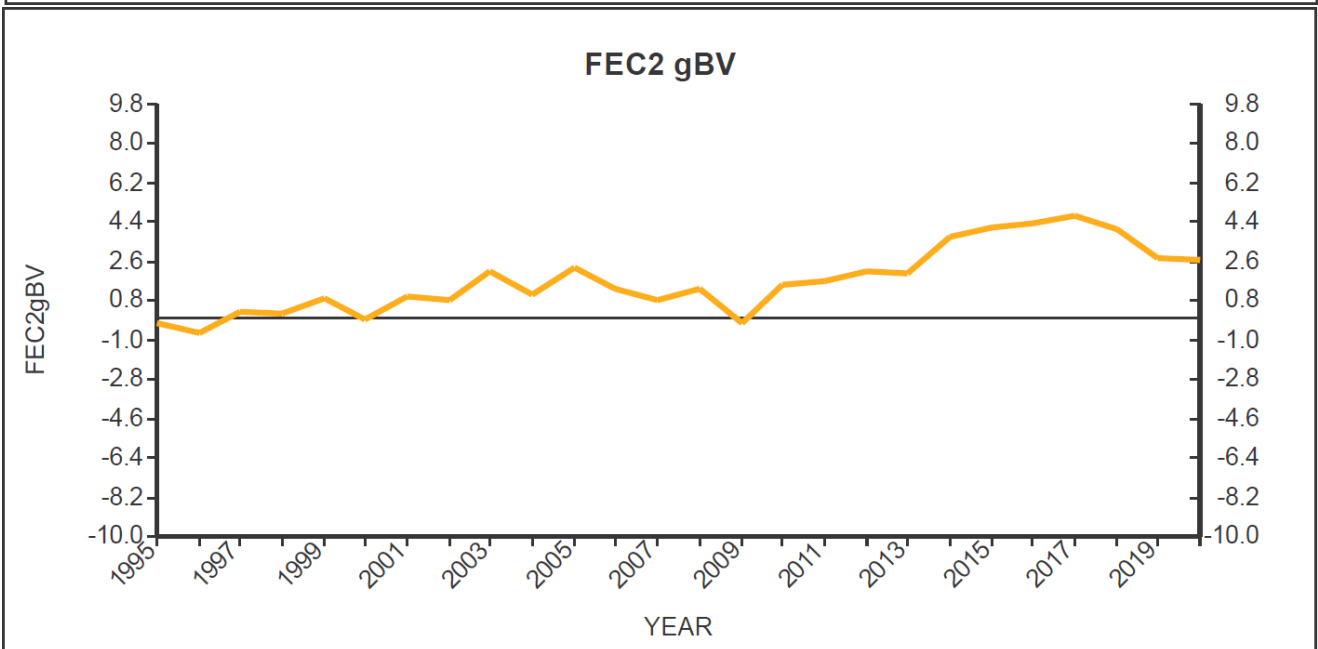

Genetic Trends

for all Flocks

GE Analysis #38145 29/1/2021

Analysis Flocks: 1,2,7,8 + 1307 others

Genetic Trends

for all Flocks

GE Analysis #38145 29/1/2021

Analysis Flocks: 1,2,7,8 + 1307 others

Genetic Trends

for all Flocks

GE Analysis #38145 29/1/2021

Analysis Flocks: 1,2,7,8 + 1307 others