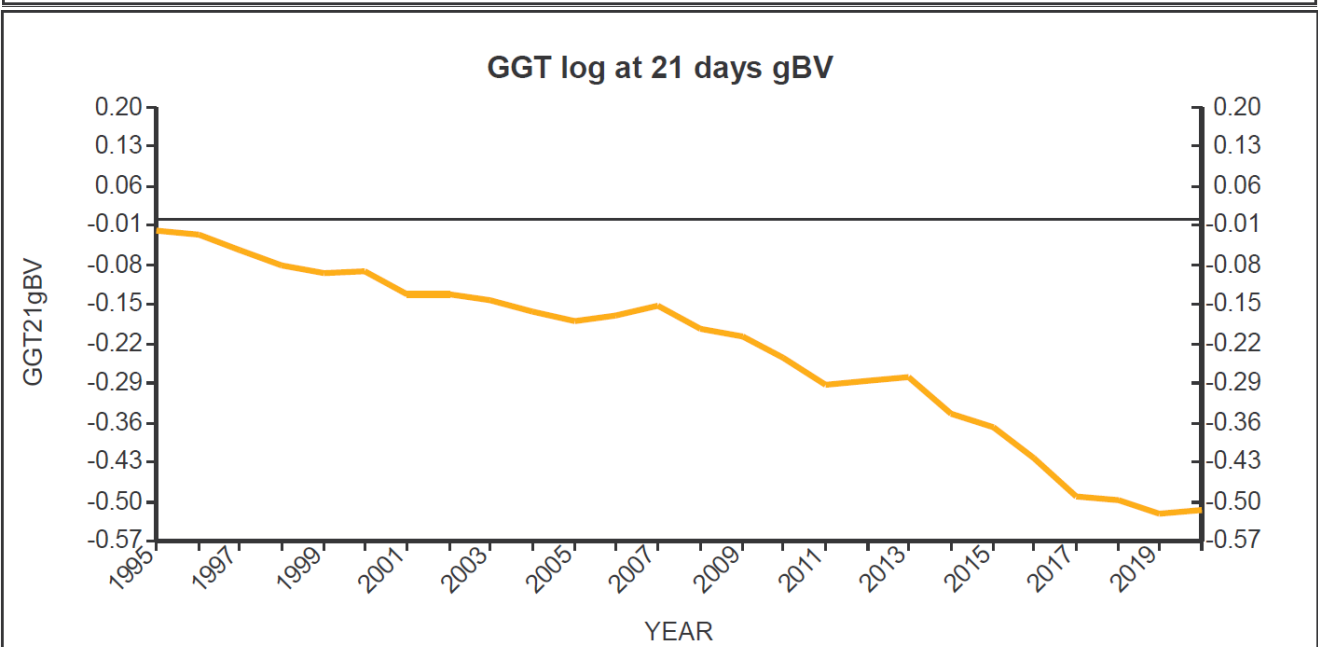

Genetic Trends

for all Flocks

GE Analysis #38145 29/1/2021

Analysis Flocks: 1,2,7,8 + 1307 others

Genetic Trends

for all Flocks

GE Analysis #38145 29/1/2021

Analysis Flocks: 1,2,7,8 + 1307 others

Genetic Trends

for all Flocks

GE Analysis #38145 29/1/2021

Analysis Flocks: 1,2,7,8 + 1307 others