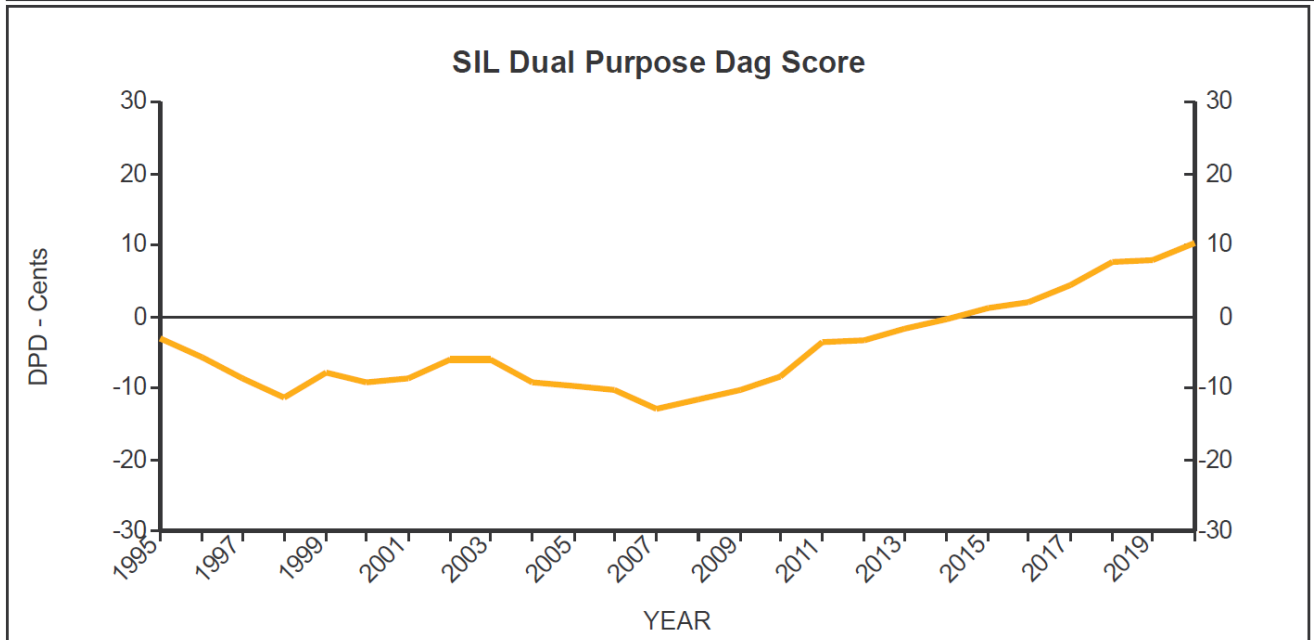

Genetic Trends

for all Flocks

GE Analysis #38256 26/2/2021

Analysis Flocks: 1,2,7,8 + 1312 others

Genetic Trends

for all Flocks

GE Analysis #38256 26/2/2021

Analysis Flocks: 1,2,7,8 + 1312 others

Genetic Trends

for all Flocks

GE Analysis #38256 26/2/2021

Analysis Flocks: 1,2,7,8 + 1312 others