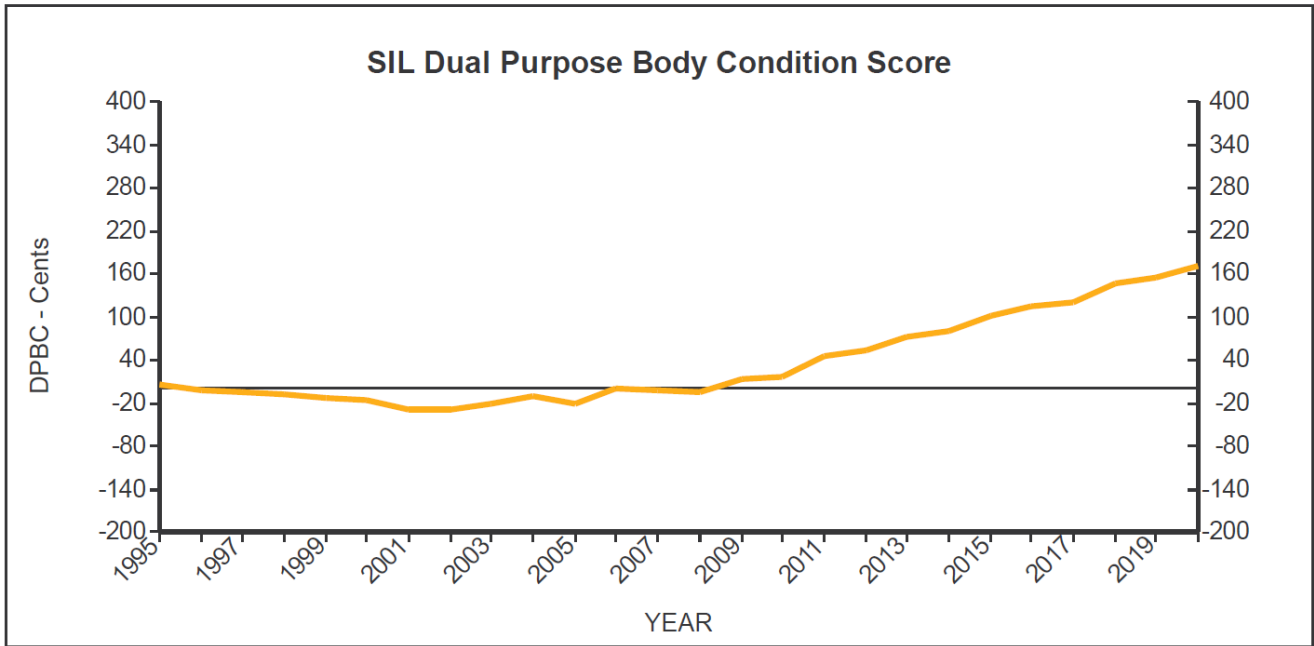

Genetic Trends

for all Flocks

GE Analysis #38256 26/2/2021

Analysis Flocks: 1,2,7,8 + 1312 others

Genetic Trends

for all Flocks

GE Analysis #38256 26/2/2021

Analysis Flocks: 1,2,7,8 + 1312 others

Genetic Trends

for all Flocks

GE Analysis #38256 26/2/2021

Analysis Flocks: 1,2,7,8 + 1312 others