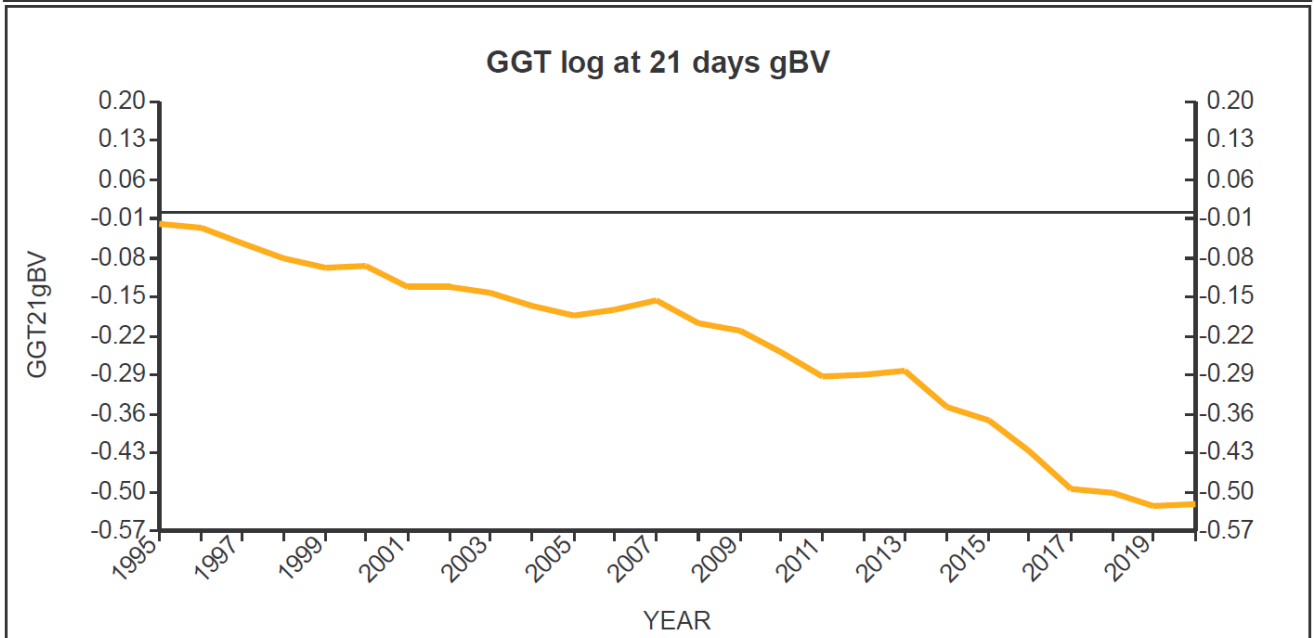

Genetic Trends

for all Flocks

GE Analysis #38256 26/2/2021

Analysis Flocks: 1,2,7,8 + 1312 others

Genetic Trends

for all Flocks

GE Analysis #38256 26/2/2021

Analysis Flocks: 1,2,7,8 + 1312 others

Genetic Trends

for all Flocks

GE Analysis #38256 26/2/2021

Analysis Flocks: 1,2,7,8 + 1312 others