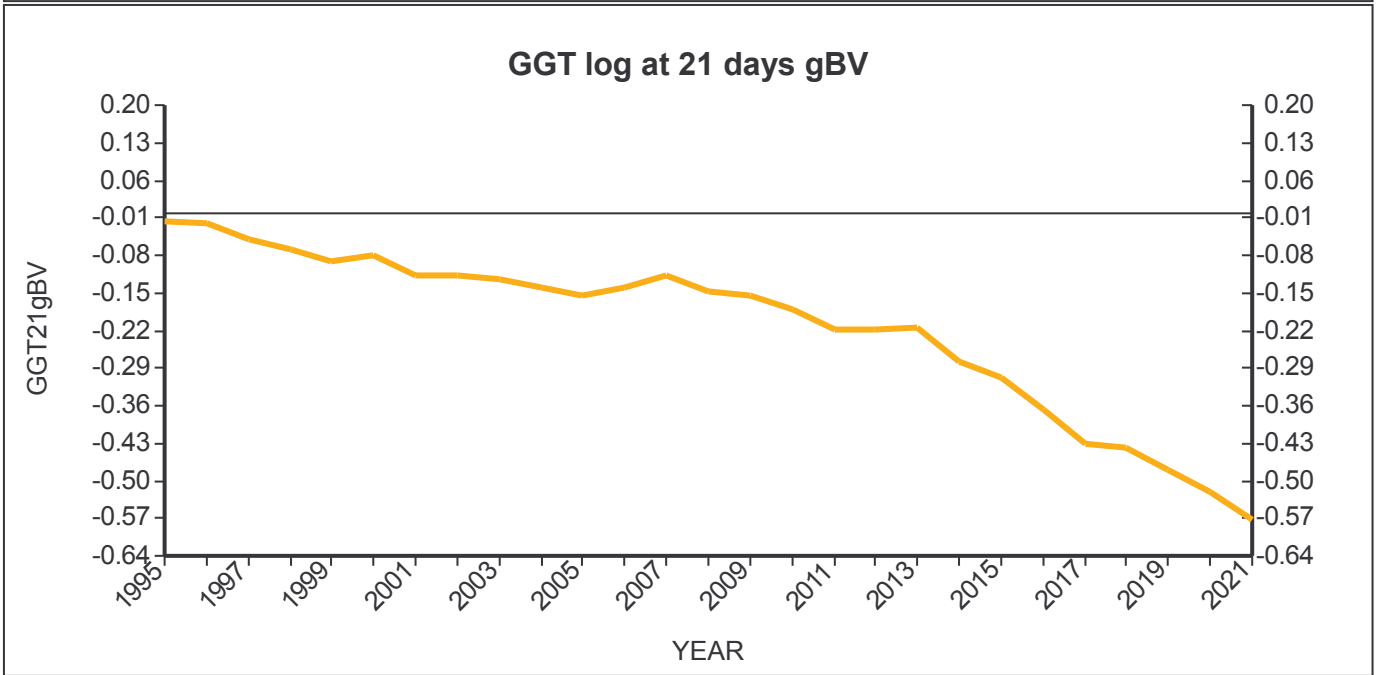

Genetic Trends

for all Flocks

GE Analysis #39348 1/4/2022

Analysis Flocks: 1,2,7,8 + 1363 others

Genetic Trends

for all Flocks

GE Analysis #39348 1/4/2022

Analysis Flocks: 1,2,7,8 + 1363 others